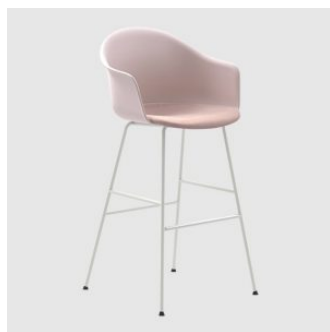

## *Mani Armshell Sled*

**armmet**

**DESIGN** WELLING/LUDVIK  
ARRMET, ITALY

**LEADTIME**

12-14 Weeks

Mani Armshell is a polypropylene armchair featuring soft, curved contours, that provides comfortable seating to support even the most relaxed postures. It shares the existing Mani collection's extreme versatility.

## MATERIALS

Shell: Made from polypropylene, to selected finish

Upholstery: FR foam, fully upholstered, to selected finish

Base: Made from 12mm solid steel rod, to selected finish

Glides: Nylon glides

## COLLECTION

**Máni Armshell 4-Leg**

ARMCHAIR  
ARRMET

**Máni Armshell 4-Leg**

STOOL  
ARRMET

**Máni Armshell 4-Way Swivel**

MEETING ARMCHAIR  
ARRMET

**Máni Armshell 4-Way Swivel on  
Castors**