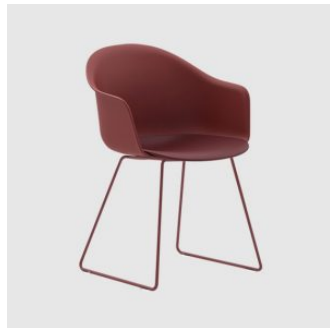

Máni Armshell Sled

ARMCHAIR
ARRMET