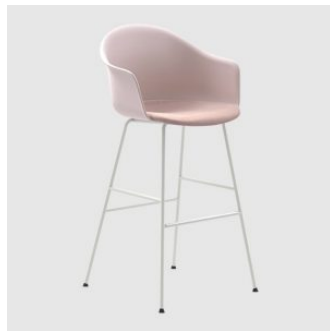

Máni Armshell 4-Leg

STOOL
ARRMET