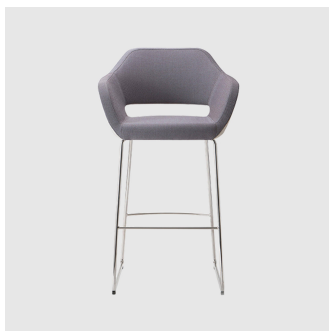

Manu 07 Sled
STOOL
TORRE