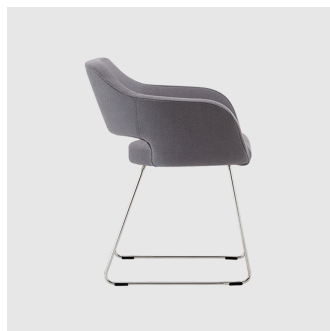

W 620 D 575 H 1050 | SH 750 AH 930 (mm)

MATERIALS

Body: Inner steel frame, covered with high density mould-injected polyurethane FR foam

Upholstery: Shell fully upholstered in house fabrics/leathers or COM/COL

Base: Inox covered disc base with column, to selected finish

Footrest: Steel, to selected finish

COLLECTION

Manu 4-Way Swivel
MEETING ARMCHAIR
TORRE

Manu 5-Way Castor
TASK ARMCHAIR
TORRE

Manu Metal 4-Leg
ARMCHAIR
TORRE

Manu 07 Pedestal
STOOL
TORRE

Manu 07 Sled
STOOL
TORRE

Manu Sled
ARMCHAIR
TORRE

Manu Timber 4-Leg
ARMCHAIR
TORRE

Manu 05 Timber 4-Leg
LOUNGE CHAIR
TORRE

SYDNEY
5/50 Stanley Street
Darlinghurst

+61 2 9358 1155