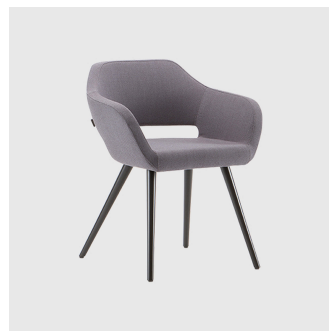

Manu Timber 4-Leg
ARMCHAIR
TORRE