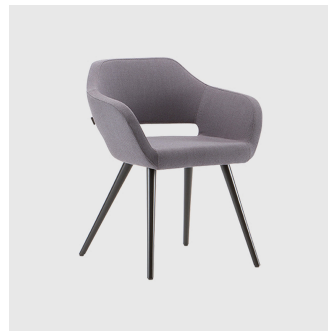

Base and footrest: Metal, to selected finish

Glides: Plastic glides

COLLECTION

Manu 4-Way Swivel
MEETING ARMCHAIR
TORRE

Manu 5-Way Castor
TASK ARMCHAIR
TORRE

Manu Metal 4-Leg
ARMCHAIR
TORRE

Manu 07 Pedestal
STOOL
TORRE

Manu 07 Sled
STOOL
TORRE

Manu Sled
ARMCHAIR
TORRE

Manu Timber 4-Leg
ARMCHAIR
TORRE

Manu 05 Timber 4-Leg
LOUNGE CHAIR
TORRE

SYDNEY
5/50 Stanley Street
Darlinghurst

+61 2 9358 1155

MELBOURNE
11 Stanley Street
Collingwood