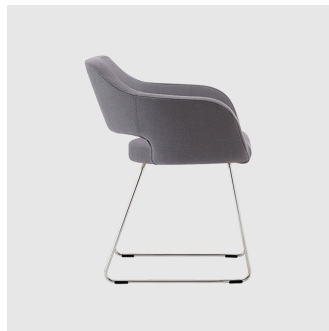

W 620 D 575 H 1050 | SH 750 AH 930 (mm)

MATERIALS

Body: Inner steel frame, covered with high density mould-injected polyurethane FR foam

Upholstery: Shell fully upholstered in house fabrics/leathers or COM/COL

Base and footrest: Metal, to selected finish

Glides: Plastic glides

COLLECTION

Manu 4-Way Swivel
MEETING ARMCHAIR
TORRE

Manu 5-Way Castor
TASK ARMCHAIR
TORRE

Manu Metal 4-Leg
ARMCHAIR
TORRE

Manu 07 Pedestal
STOOL
TORRE

Manu 07 Sled
STOOL
TORRE

Manu Sled
ARMCHAIR
TORRE

Manu Timber 4-Leg
ARMCHAIR
TORRE

Manu 05 Timber 4-Leg
LOUNGE CHAIR
TORRE

SYDNEY
5/50 Stanley Street
Darlinghurst

+61 2 9358 1155

MELBOURNE
11 Stanley Street
Collingwood