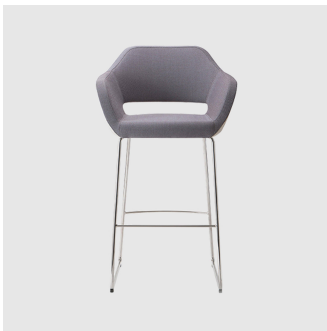

Base and footrest: Metal, to selected finish

Glides: Plastic glides

COLLECTION

Manu 4-Way Swivel
MEETING ARMCHAIR
TORRE

Manu 5-Way Castor
TASK ARMCHAIR
TORRE

Manu Metal 4-Leg
ARMCHAIR
TORRE

Manu 07 Pedestal
STOOL
TORRE

Manu 07 Sled
STOOL
TORRE

Manu Sled
ARMCHAIR
TORRE

Manu Timber 4-Leg
ARMCHAIR
TORRE

Manu 05 Timber 4-Leg
LOUNGE CHAIR
TORRE

SYDNEY
5/50 Stanley Street
Darlinghurst

+61 2 9358 1155

MELBOURNE
11 Stanley Street
Collingwood