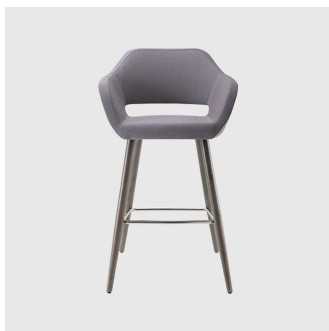

Manu 07 Timber 4-Leg

STOOL
TORRE

SYDNEY
5/50 Stanley Street
Darlinghurst

+61293581155

MELBOURNE
11 Stanley Street
Collingwood

+61394170781

ownworld.com.au