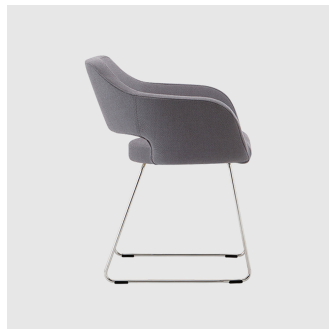

W 620 D 575 H 1050 | SH 750 AH 930 (mm)

MATERIALS

Body: Inner steel frame, covered with high density mould-injected polyurethane FR foam

Upholstery: Shell fully upholstered in house fabrics/leathers or COM/COL

Base: Solid conical Ash wood legs, stained to house colour

Footrest: Made of tubular steel, to selected finish

Glides: Plastic glides

COLLECTION

Manu 4-Way Swivel
MEETING ARMCHAIR
TORRE

Manu 5-Way Castor
TASK ARMCHAIR
TORRE

Manu Metal 4-Leg
ARMCHAIR
TORRE

Manu 07 Pedestal
STOOL
TORRE

Manu 07 Sled
STOOL
TORRE

Manu Sled
ARMCHAIR
TORRE

Manu Timber 4-Leg
ARMCHAIR
TORRE

Manu 05 Timber 4-Leg
LOUNGE CHAIR
TORRE

SYDNEY
5/50 Stanley Street
Darlinghurst