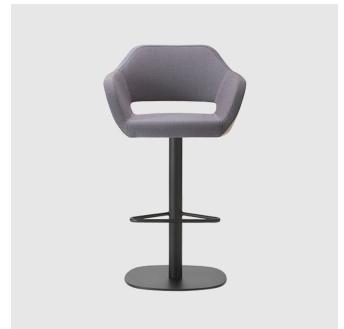

Base: Solid conical Ash wood legs, stained to house colour

Footrest: Made of tubular steel, to selected finish

Glides: Plastic glides

COLLECTION

Manu 4-Way Swivel
MEETING ARMCHAIR
TORRE

Manu 5-Way Castor
TASK ARMCHAIR
TORRE

Manu Metal 4-Leg
ARMCHAIR
TORRE

Manu 07 Pedestal
STOOL
TORRE

Manu 07 Sled
STOOL
TORRE

Manu Sled
ARMCHAIR
TORRE

Manu Timber 4-Leg
ARMCHAIR
TORRE

Manu 05 Timber 4-Leg
LOUNGE CHAIR
TORRE

SYDNEY
5/50 Stanley Street
Darlinghurst