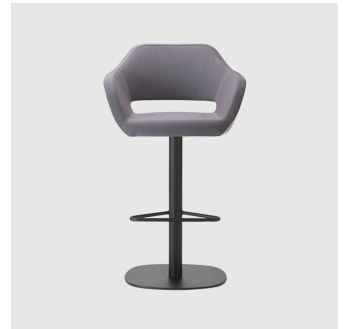

## COLLECTION

**Manu 4-Way Swivel**  
MEETING ARMCHAIR  
TORRE

**Manu 5-Way Castor**  
TASK ARMCHAIR  
TORRE

**Manu Metal 4-Leg**  
ARMCHAIR  
TORRE

**Manu 07 Pedestal**  
STOOL  
TORRE

**Manu 07 Sled**  
STOOL  
TORRE

**Manu Sled**  
ARMCHAIR  
TORRE

**Manu Timber 4-Leg**  
ARMCHAIR  
TORRE

**Manu 05 Timber 4-Leg**  
LOUNGE CHAIR  
TORRE

SYDNEY  
5/50 Stanley Street  
Darlinghurst

+61293581155

MELBOURNE  
11 Stanley Street  
Collingwood