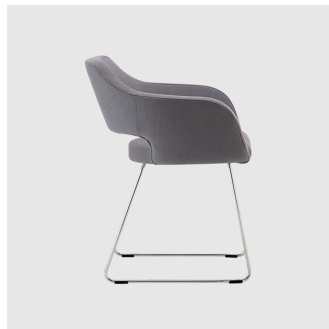

## MATERIALS

Body: Inner steel frame, covered with high density mould-injected polyurethane FR foam

Upholstery: Shell fully upholstered in house fabrics/leathers or COM/COL

Base: Polished aluminium

Glides: Plastic glides

## COLLECTION

**Manu 4-Way Swivel**  
MEETING ARMCHAIR  
TORRE

**Manu 5-Way Castor**  
TASK ARMCHAIR  
TORRE

**Manu Metal 4-Leg**  
ARMCHAIR  
TORRE

**Manu 07 Pedestal**  
STOOL  
TORRE

**Manu 07 Sled**  
STOOL  
TORRE

**Manu Sled**  
ARMCHAIR  
TORRE

**Manu Timber 4-Leg**  
ARMCHAIR  
TORRE

**Manu 05 Timber 4-Leg**  
LOUNGE CHAIR  
TORRE

SYDNEY  
5/50 Stanley Street  
Darlinghurst

+61293581155

MELBOURNE  
11 Stanley Street  
Collingwood