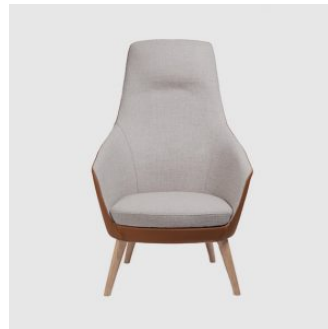

Marlo 5-Way Castor

DESIGN COLLABORATION
POWDERCOATED STEEL BLACK, AUSTRALIA

An elegant and versatile Armchair, Marlo is available on a multitude of base options to suit almost any application. Clever proportions disguise the generous internal seat width, allowing use from a very broad range of people. Ideal for both informal and formal reception, visitor, waiting and breakout areas, the Marlo brings a warm and welcoming atmosphere with superb comfort.

Marlo is available on a Sled, Timber 4-Leg, 4-Way Swivel (metal and timber), 5-Way on Castors and as a Lounge Chair.

LEADTIME

4-6 Weeks

WARRANTY

3 Year Structural

CERTIFICATION

ISO 9001
ISO 14001
ISO AS4801
Product Stewardship Programme

Seat: Fully upholstered, to selected finish

Base: Adjustable height, made of aluminium, to selected finish

Castors: Nylon castors

COLLECTION

Marlo 4-Way Swivel on Castors
MEETING ARMCHAIR
OFFICE EDIT

Marlo 5-Way Castor
TASK ARMCHAIR
OFFICE EDIT

Marlo Sled
ARMCHAIR
OFFICE EDIT

Marlo Timber 4-Leg
ARMCHAIR
OFFICE EDIT

Marlo Timber Trestle
ARMCHAIR
OFFICE EDIT

Marlo Plus Sled
LOUNGE CHAIR
OFFICE EDIT

Marlo Plus Timber 4-Leg
LOUNGE CHAIR
OFFICE EDIT

Marlo Plus Timber Trestle
LOUNGE CHAIR
OFFICE EDIT