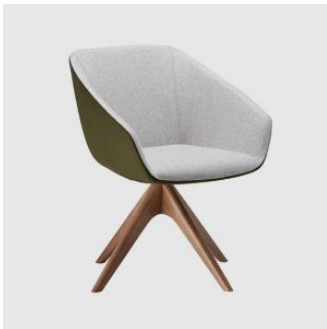

Marlo 5-Way Castor

DESIGN COLLABORATION
POWDERCOATED STEEL BLACK, AUSTRALIA

An elegant and versatile Armchair, Marlo is available on a multitude of base options to suit almost any application. Clever proportions disguise the generous internal seat width, allowing use from a very broad range of people. Ideal for both informal and formal reception, visitor, waiting and breakout areas, the Marlo brings a warm and welcoming atmosphere with superb comfort.

Marlo is available on a Sled, Timber 4-Leg, 4-Way Swivel (metal and timber), 5-Way on Castors and as a Lounge Chair.

LEADTIME

4-6 Weeks

WARRANTY

3 Year Structural

CERTIFICATION

ISO 9001
ISO 14001
ISO AS4801
Product Stewardship Programme

Seat: Fully upholstered, to selected finish

Base: Adjustable height, made of aluminium, to selected finish

Castors: Nylon castors

COLLECTION

Marlo 4-Way Swivel on Castors
MEETING ARMCHAIR
OFFICE EDIT

Marlo 5-Way Castor
TASK ARMCHAIR
OFFICE EDIT

Marlo Sled
ARMCHAIR
OFFICE EDIT

Marlo Timber 4-Leg
ARMCHAIR
OFFICE EDIT

Marlo Timber Trestle
ARMCHAIR
OFFICE EDIT

Marlo Plus Sled
LOUNGE CHAIR
OFFICE EDIT

Marlo Plus Timber 4-Leg
LOUNGE CHAIR
OFFICE EDIT

Marlo Plus Timber Trestle
LOUNGE CHAIR
OFFICE EDIT