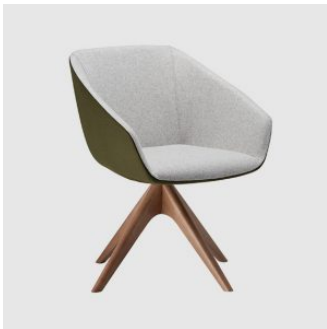

Marlo Timber Trestle

DESIGN COLLABORATION
EUROPEAN BEECH STAINED TO BLACK, AUSTRALIA

An elegant and versatile Armchair, Marlo is available on a multitude of base options to suit almost any application. Clever proportions disguise the generous internal seat width, allowing use from a very broad range of people. Ideal for both informal and formal reception, visitor, waiting and breakout areas, the Marlo brings a warm and welcoming atmosphere with superb comfort.

Marlo is available on a Sled, Timber 4-Leg, 4-Way Swivel (metal and timber), 5-Way on Castors and as a Lounge Chair.

LEADTIME

4-6 Weeks

WARRANTY

3 Year Structural

CERTIFICATION

ISO 9001
ISO 14001
ISO AS4801
Product Stewardship Programme

Seat: Fully upholstered, to selected finish

Base: Made of European Ash, to selected finish

Glides: Nylon glides

COLLECTION

Marlo 4-Way Swivel on Castors
MEETING ARMCHAIR
OFFICE EDIT

Marlo 5-Way Castor
TASK ARMCHAIR
OFFICE EDIT

Marlo Sled
ARMCHAIR
OFFICE EDIT

Marlo Timber 4-Leg
ARMCHAIR
OFFICE EDIT

Marlo Timber Trestle
ARMCHAIR
OFFICE EDIT

Marlo Plus Sled
LOUNGE CHAIR
OFFICE EDIT

Marlo Plus Timber 4-Leg
LOUNGE CHAIR
OFFICE EDIT

Marlo Plus Timber Trestle
LOUNGE CHAIR
OFFICE EDIT