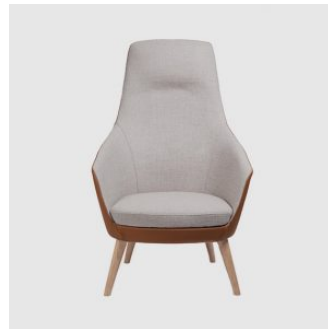

Marlo Timber Trestle

DESIGN COLLABORATION
EUROPEAN BEECH STAINED TO BLACK, AUSTRALIA

An elegant and versatile Armchair, Marlo is available on a multitude of base options to suit almost any application. Clever proportions disguise the generous internal seat width, allowing use from a very broad range of people. Ideal for both informal and formal reception, visitor, waiting and breakout areas, the Marlo brings a warm and welcoming atmosphere with superb comfort.

Marlo is available on a Sled, Timber 4-Leg, 4-Way Swivel (metal and timber), 5-Way on Castors and as a Lounge Chair.

LEADTIME

4-6 Weeks

WARRANTY

3 Year Structural

CERTIFICATION

ISO 9001
ISO 14001
ISO AS4801
Product Stewardship Programme

Seat: Fully upholstered, to selected finish

Base: Made of European Ash, to selected finish

Glides: Nylon glides

COLLECTION

Marlo 4-Way Swivel on Castors
MEETING ARMCHAIR
OFFICE EDIT

Marlo 5-Way Castor
TASK ARMCHAIR
OFFICE EDIT

Marlo Sled
ARMCHAIR
OFFICE EDIT

Marlo Timber 4-Leg
ARMCHAIR
OFFICE EDIT

Marlo Timber Trestle
ARMCHAIR
OFFICE EDIT

Marlo Plus Sled
LOUNGE CHAIR
OFFICE EDIT

Marlo Plus Timber 4-Leg
LOUNGE CHAIR
OFFICE EDIT

Marlo Plus Timber Trestle
LOUNGE CHAIR
OFFICE EDIT