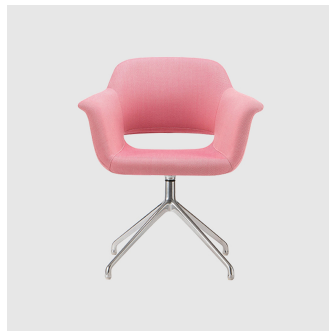

Megan 04 4-Way Swivel

MEETING ARMCHAIR
TORRE