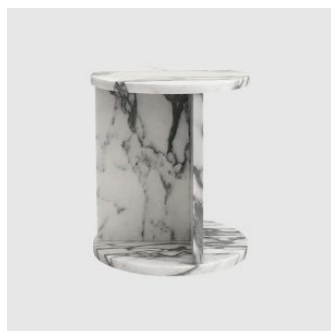

MATERIALS

Top: Solid marble or travertine, to selected finish
Base: Solid marble or travertine, to selected finish

COLLECTION

Mine Too
SIDE/COFFEE TABLE
SIDES

Stand Alone
SIDE/COFFEE TABLE
SIDES

Stand Three Ways
SIDE/COFFEE TABLE
SIDES