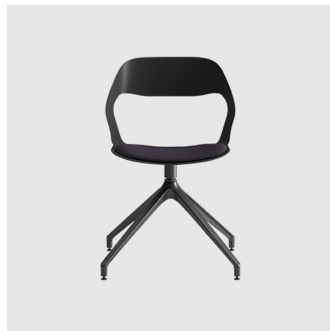

Mixis Air 4-Way Swivel
MEETING CHAIR
CRASSEVIG