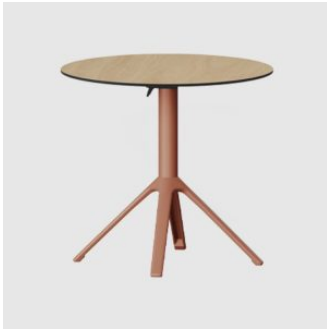

Features: Folding top mechanism, carry handle, bag hooks, self-levelling feet

COLLECTION

Motive

CAFÉ/DINING TABLE
ZANETI

Motive

COUNTER/BAR HEIGHT TABLE
ZANETI

SYDNEY
5/50 Stanley Street
Darlinghurst

+61 2 9358 1155