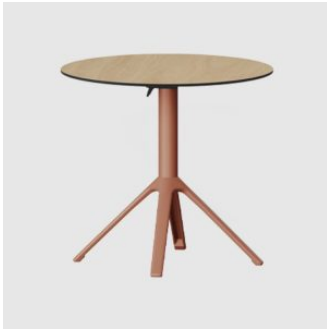

Features: Folding top mechanism, carry handle, bag hooks, self-levelling feet

COLLECTION

Motive

CAFÉ/DINING TABLE
ZANETI

Motive

COUNTER/BAR HEIGHT TABLE
ZANETI

SYDNEY
5/50 Stanley Street
Darlinghurst

+61293581155