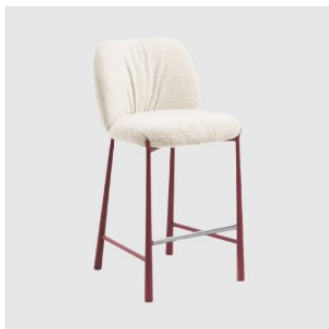

Mys

MIDJ

DESIGN BEATRIZ SEMPERE
MIDJ, ITALY

Elegant yet unpretentious, Mys collection offers furniture that blends refined design with everyday versatility. Featuring graceful silhouettes and plush upholstery, each piece is crafted with Italian attention to detail. Available as seating or lounging pieces in a variety of fabrics, colours, Mys adapts seamlessly to both homes, hospitality and commercial settings – ideal for lounging, working, or creating a warm and inviting corner.

Other Features: PE glides

COLLECTION

Mys
CHAIR
MIDJ

Mys
LOUNGE CHAIR
MIDJ

Mys
OTTOMAN
MIDJ

Mys
TASK ARMCHAIR
MIDJ

Mys
STOOL
MIDJ

Mys
ARMCHAIR
MIDJ