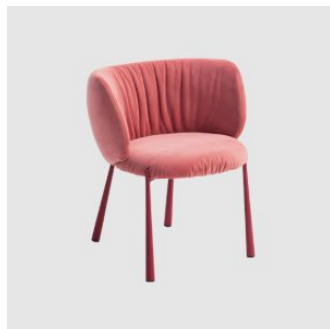

Mys

MIDJ

DESIGN BEATRIZ SEMPERE
MIDJ, ITALY

Elegant yet unpretentious, Mys collection offers furniture that blends refined design with everyday versatility. Featuring graceful silhouettes and plush upholstery, each piece is crafted with Italian attention to detail. Available as seating or lounging pieces in a variety of fabrics, colours, Mys adapts seamlessly to both homes, hospitality and commercial settings – ideal for lounging, working, or creating a warm and inviting corner.

Other Features: PE glides

COLLECTION

Mys
CHAIR
MIDJ

Mys
LOUNGE CHAIR
MIDJ

Mys
OTTOMAN
MIDJ

Mys
TASK ARMCHAIR
MIDJ

Mys
STOOL
MIDJ

Mys
ARMCHAIR
MIDJ