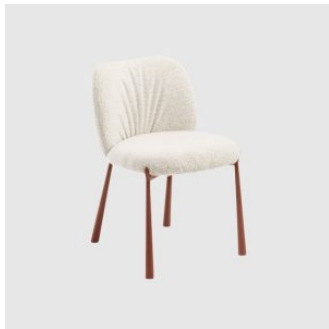

Mys

MIDJ

DESIGN BEATRIZ SEMPERE
MIDJ, ITALY

Elegant yet unpretentious, Mys collection offers furniture that blends refined design with everyday versatility. Featuring graceful silhouettes and plush upholstery, each piece is crafted with Italian attention to detail. Available as seating or lounging pieces in a variety of fabrics, colours, Mys adapts seamlessly to both homes, hospitality and commercial settings – ideal for lounging, working, or creating a warm and inviting corner.

MELBOURNE
11 Stanley Street
Collingwood

+61 3 9417 0781

ownworld.com.au

DIMENSIONS

W 940 D 750 H 830 | SH 440 (mm)

MATERIALS

Body: High-density FR foam, upholstered in house fabric or leather

Base: Steel to selected finish

Other Features: PE glides

COLLECTION

Mys
CHAIR
MIDJ

Mys
LOUNGE CHAIR
MIDJ

Mys
OTTOMAN
MIDJ

Mys
TASK ARMCHAIR
MIDJ

Mys
STOOL
MIDJ

Mys
ARMCHAIR
MIDJ