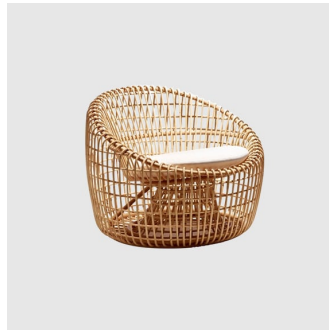

Nest
LOUNGE CHAIR
CANE-LINE