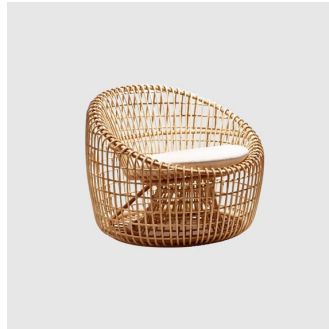

The Nest collection includes a footstool, lounge chair, club chair and 2-seater sofa. Made from sustainable natural rattan, Nest is suitable for indoor use only.

Cane-line

PRICING

\$3705 — \$3835 Trade pricing ex GST
Min = entry level, max = premium finishes

Upholstery: Quick dry foam, cushions upholstered in Sunbrella outdoor upholstery fabric, to selected finish

Frame: Made of Rattan, to selected finish

Glides: Nylon glides

COLLECTION

Nest Club
LOUNGE CHAIR
CANE-LINE