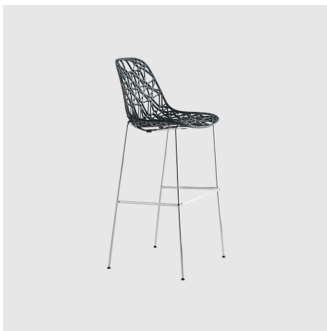

Nett 4-Leg

CRASSEVIG

DESIGN TON HASS
CRASSEVIG, ITALY

Comfortable and light, Nett is chair with a strong identity thanks to the perforated geometric design. The result of a deep exploration of new technologies, Nett's form and structure blend in a playful and sophisticated manner. Constructed in fibreglass reinforced nylon and characterised by web like perforations with a three dimensional effect, Nett is ideal for both heavy commercial contract and residential use.

Available in 6 colours with powdercoat frames the Nett collection includes a stacking chair and stool: available in both counter and bar stool and a folding table. Light and resistant, Nett is also suitable for outdoor use as its design prevents the collection of rainwater. A removable seat cushion suitable for both indoor or outdoor use, is also available.

ownworld.com.au

DIMENSIONS

NETT R/4L

W 500 D 530 H 810 | SH 460 (mm)

MATERIALS

Shell: Constructed from coloured polymer, with moulded metal inserts, to selected house colour

Upholstered Seat Pad: Fire retardant foam, seat only or fully upholstered in house fabric/leather or COM/COL

Base: High resilient 14mm DIA steel, to selected finish

Glides: Tilting plastic glides or felt glides for timber floors

COLLECTION

Nett
STOOL
CRASSEVIG

Nett 4-Leg
STACKING CHAIR
CRASSEVIG

Nett Sled
STACKING CHAIR
CRASSEVIG