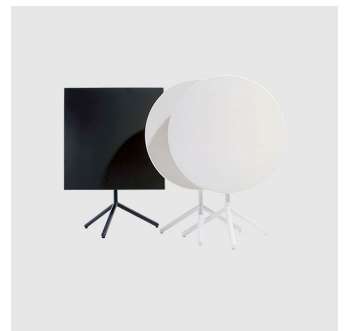

Nett
FOLDING TABLE
CRASSEVIG

SYDNEY
5/50 Stanley Street
Darlinghurst

+61 2 9358 1155

MELBOURNE
11 Stanley Street
Collingwood

+61 3 9417 0781

ownworld.com.au