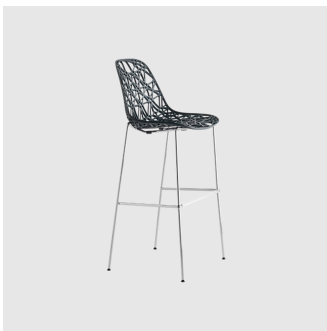

DIMENSIONS

NETT 65
W 520 D 560 H 1000 | SH 650 (mm)

NETT 82
W 520 D 560 H 1160 | SH 820 (mm)

NETT 73
W 520 D 560 H 1070 | SH 730 (mm)

MATERIALS

Shell: Constructed from coloured polymer, with moulded metal inserts, to selected house colour

Upholstered Seat Pad: Fire retardant foam, seat only or fully upholstered in house fabric/leather or COM/COL

Base: High resilient 14mm DIA steel, to selected finish

Footrest: Stainless steel

Glides: Tilting plastic glides or felt glides for timber floors

COLLECTION

Nett
STOOL
CRASSEVIG