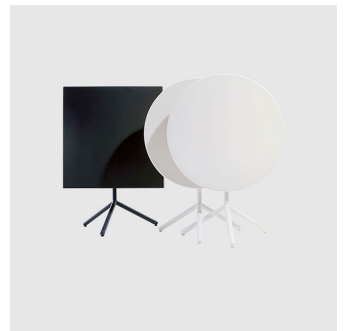

Nett

CRASSEVIG

DESIGN PALOMBA-SERAFINI
CRASSEVIG, ITALY

Comfortable and light, Nett is chair with a strong identity thanks to the perforated geometric design. The result of a deep exploration of new technologies, Nett's form and structure blend in a playful and sophisticated manner. Constructed in fibreglass reinforced nylon and characterised by web like perforations with a three dimensional effect, Nett is ideal for both heavy commercial contract and residential use.

Available in 6 colours with powdercoat frames the Nett collection includes a stacking chair and stool: available in both counter and bar stool and a folding table. Light and resistant, Nett is also suitable for outdoor use as its design prevents the collection of rainwater. A removable seat cushion suitable for both indoor or outdoor use, is also available.

Glides: Standard plastic glides

COLLECTION

Nett
STOOL
CRASSEVIG

Nett 4-Leg
STACKING CHAIR
CRASSEVIG

Nett Sled
STACKING CHAIR
CRASSEVIG

Nett
FOLDING TABLE
CRASSEVIG

SYDNEY
5/50 Stanley Street
Darlinghurst

+61 2 9358 1155