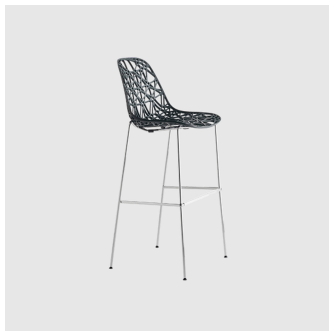

Nett

CRASSEVIG

DESIGN PALOMBA-SERAFINI
CRASSEVIG, ITALY

Comfortable and light, Nett is chair with a strong identity thanks to the perforated geometric design. The result of a deep exploration of new technologies, Nett's form and structure blend in a playful and sophisticated manner. Constructed in fibreglass reinforced nylon and characterised by web like perforations with a three dimensional effect, Nett is ideal for both heavy commercial contract and residential use.

Available in 6 colours with powdercoat frames the Nett collection includes a stacking chair and stool: available in both counter and bar stool and a folding table. Light and resistant, Nett is also suitable for outdoor use as its design prevents the collection of rainwater. A removable seat cushion suitable for both indoor or outdoor use, is also available.

Glides: Standard plastic glides

COLLECTION

Nett
STOOL
CRASSEVIG

Nett 4-Leg
STACKING CHAIR
CRASSEVIG

Nett Sled
STACKING CHAIR
CRASSEVIG

Nett
FOLDING TABLE
CRASSEVIG

SYDNEY
5/50 Stanley Street
Darlinghurst

+61 2 9358 1155