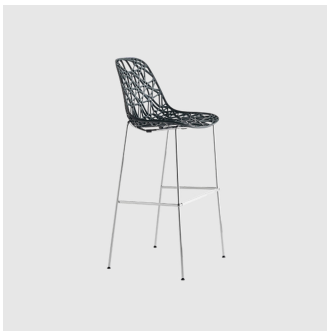

Nett Sled

CRASSEVIG

DESIGN TON HASS
CRASSEVIG, ITALY

Comfortable and light, Nett is chair with a strong identity thanks to the perforated geometric design. The result of a deep exploration of new technologies, Nett's form and structure blend in a playful and sophisticated manner. Constructed in fibreglass reinforced nylon and characterised by web like perforations with a three dimensional effect, Nett is ideal for both heavy commercial contract and residential use.

Available in 6 colours with powdercoat frames the Nett collection includes a stacking chair and stool: available in both counter and bar stool and a folding table. Light and resistant, Nett is also suitable for outdoor use as its design prevents the collection of rainwater. A removable seat cushion suitable for both indoor or outdoor use, is also available.

ownworld.com.au

DIMENSIONS

NETT R/SB

W 500 D 530 H 810 | SH 460 (mm)

MATERIALS

Shell: Constructed from coloured polymer, with moulded metal inserts, to selected house colour

Upholstered Seat Pad: Fire retardant foam, seat only or fully upholstered in house fabric/leather or COM/COL

Base: High resilient 14mm DIA steel, to selected finish

Glides: Standard plastic glides or felt glides for timber floors

COLLECTION

Nett
STOOL
CRASSEVIG

Nett 4-Leg
STACKING CHAIR
CRASSEVIG

Nett Sled
STACKING CHAIR
CRASSEVIG