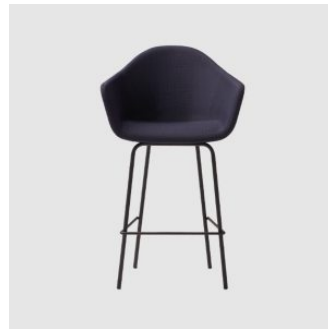

## MATERIALS

---

Shell: Metal tube frame covered with multi-density FR polyurethane foam, upholstered in House Fabric or House Leather

Base: Metal to house powdercoat

Other Features: Nylon glides

## COLLECTION

---

**Nomad 4-Leg**  
ARMCHAIR  
BLASCO&VILA

**Nomad 4-Way Swivel**  
ARMCHAIR  
BLASCO&VILA

**Nomad**  
STOOL  
BLASCO&VILA

---

**SYDNEY**  
5/50 Stanley Street  
Darlinghurst

+61 2 9358 1155