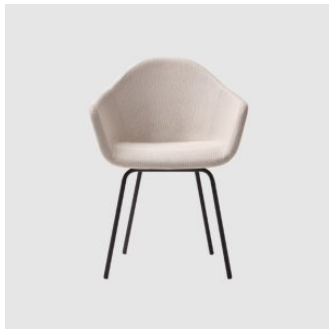

## *Nomad 4-Leg*

**DESIGN** PABLO GIRONÉS OFFICE  
BLASCO&VILA, SPAIN

The Nomad is a highly versatile collection of armchairs and stools.

Nomad's form is made of polyurethane and provides a great deal of comfort. There are multiple leg options fit for a variety of settings.

## MATERIALS

---

Shell: Metal tube frame covered with multi-density FR polyurethane foam, upholstered in House Fabric or House Leather

Base: Metal to house powdercoat

Other Features: Nylon glides

## COLLECTION

---

**Nomad 4-Leg**  
ARMCHAIR  
BLASCO&VILA

**Nomad 4-Way Swivel**  
ARMCHAIR  
BLASCO&VILA

**Nomad**  
STOOL  
BLASCO&VILA

---

**SYDNEY**  
5/50 Stanley Street  
Darlinghurst

+61 2 9358 1155