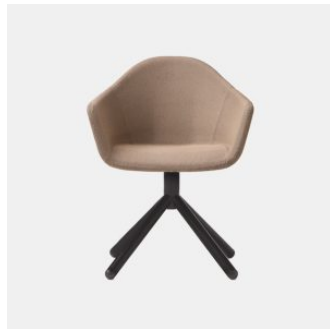

## *Nomad 4-Leg*

**DESIGN** PABLO GIRONÉS OFFICE  
BLASCO&VILA, SPAIN

The Nomad is a highly versatile collection of armchairs and stools.

Nomad's form is made of polyurethane and provides a great deal of comfort. There are multiple leg options fit for a variety of settings.

## MATERIALS

---

Shell: Metal tube frame covered with multi-density FR polyurethane foam, upholstered in House Fabric or House Leather

Base: Metal to house powdercoat

Other Features: Nylon glides

## COLLECTION

---

**Nomad 4-Leg**  
ARMCHAIR  
BLASCO&VILA

**Nomad 4-Way Swivel**  
ARMCHAIR  
BLASCO&VILA

**Nomad**  
STOOL  
BLASCO&VILA

---

**SYDNEY**  
5/50 Stanley Street  
Darlinghurst

+61 2 9358 1155