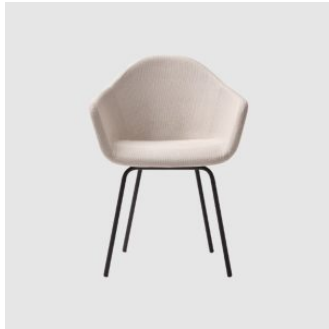

Nomad 4-Way Swivel

DESIGN PABLO GIRONÉS OFFICE
BLASCO&VILA, SPAIN

The Nomad is a highly versatile collection of armchairs and stools.

Nomad's form is made of polyurethane and provides a great deal of comfort. There are multiple leg options fit for a variety of settings.

MELBOURNE
11 Stanley Street
Collingwood

+61 3 9417 0781

ownworld.com.au

DIMENSIONS

W 600 D 530 H 800 | SH 470 (mm)

MATERIALS

Shell: Metal tube frame covered with multi-density FR polyurethane foam, upholstered in House Fabric or House Leather

Base: Steel to house powdercoat

Other Features: Nylon glides

COLLECTION

Nomad 4-Leg
ARMCHAIR
BLASCO&VILA

Nomad 4-Way Swivel
ARMCHAIR
BLASCO&VILA

Nomad
STOOL
BLASCO&VILA

SYDNEY
5/50 Stanley Street
Darlinghurst