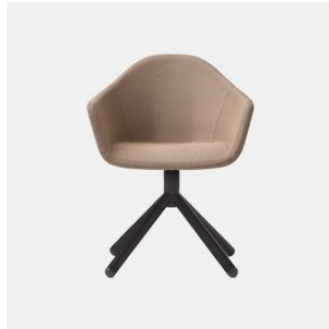

Nomad 4-Way Swivel

DESIGN PABLO GIRONÉS OFFICE
BLASCO&VILA, SPAIN

The Nomad is a highly versatile collection of armchairs and stools.

Nomad's form is made of polyurethane and provides a great deal of comfort. There are multiple leg options fit for a variety of settings.

MELBOURNE
11 Stanley Street
Collingwood

+61 3 9417 0781

ownworld.com.au

DIMENSIONS

W 600 D 530 H 800 | SH 470 (mm)

MATERIALS

Shell: Metal tube frame covered with multi-density FR polyurethane foam, upholstered in House Fabric or House Leather

Base: Steel to house powdercoat

Other Features: Nylon glides

COLLECTION

Nomad 4-Leg
ARMCHAIR
BLASCO&VILA

Nomad 4-Way Swivel
ARMCHAIR
BLASCO&VILA

Nomad
STOOL
BLASCO&VILA

SYDNEY
5/50 Stanley Street
Darlinghurst