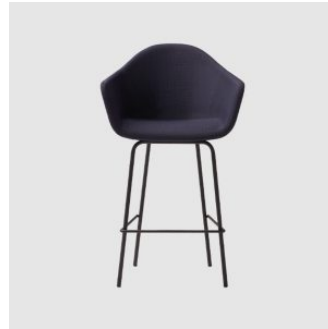

Nomad 4-Way Swivel

DESIGN PABLO GIRONÉS OFFICE
BLASCO&VILA, SPAIN

The Nomad is a highly versatile collection of armchairs and stools.

Nomad's form is made of polyurethane and provides a great deal of comfort. There are multiple leg options fit for a variety of settings.

MELBOURNE
11 Stanley Street
Collingwood

+61 3 9417 0781

ownworld.com.au

DIMENSIONS

W 600 D 530 H 800 | SH 470 (mm)

MATERIALS

Shell: Metal tube frame covered with multi-density FR polyurethane foam, upholstered in House Fabric or House Leather

Base: Steel to house powdercoat

Other Features: Nylon glides

COLLECTION

Nomad 4-Leg
ARMCHAIR
BLASCO&VILA

Nomad 4-Way Swivel
ARMCHAIR
BLASCO&VILA

Nomad
STOOL
BLASCO&VILA

SYDNEY
5/50 Stanley Street
Darlinghurst