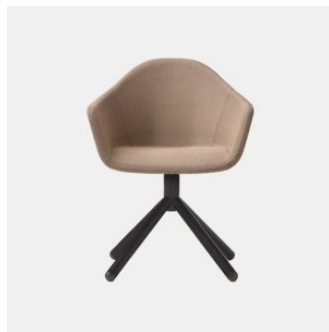

## Nomad

**DESIGN** PABLO GIRONÉS OFFICE  
BLASCO&VILA, SPAIN

The Nomad is a highly versatile collection of armchairs and stools.

Nomad's form is made of polyurethane and provides a great deal of comfort. There are multiple leg options fit for a variety of settings.

## MATERIALS

---

Shell: Metal tube frame covered with multi-density FR polyurethane foam, upholstered in House Fabric or House Leather

Base With Footrest: Steel to house powdercoat

Other Features: Nylon glides

## COLLECTION

---

**Nomad 4-Leg**  
ARMCHAIR  
BLASCO&VILA

**Nomad 4-Way Swivel**  
ARMCHAIR  
BLASCO&VILA

**Nomad**  
STOOL  
BLASCO&VILA

---

**SYDNEY**  
5/50 Stanley Street  
Darlinghurst

+61 2 9358 1155