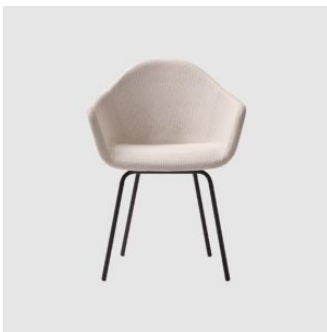

## Nomad

**DESIGN** PABLO GIRONÉS OFFICE  
BLASCO&VILA, SPAIN

The Nomad is a highly versatile collection of armchairs and stools.

Nomad's form is made of polyurethane and provides a great deal of comfort. There are multiple leg options fit for a variety of settings.

## MATERIALS

---

Shell: Metal tube frame covered with multi-density FR polyurethane foam, upholstered in House Fabric or House Leather

Base With Footrest: Steel to house powdercoat

Other Features: Nylon glides

## COLLECTION

---

**Nomad 4-Leg**  
ARMCHAIR  
BLASCO&VILA

**Nomad 4-Way Swivel**  
ARMCHAIR  
BLASCO&VILA

**Nomad**  
STOOL  
BLASCO&VILA

---

**SYDNEY**  
5/50 Stanley Street  
Darlinghurst

+61 2 9358 1155