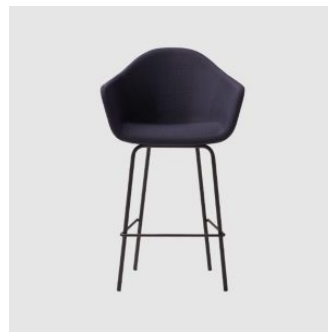

## MATERIALS

---

Shell: Metal tube frame covered with multi-density FR polyurethane foam, upholstered in House Fabric or House Leather

Base With Footrest: Steel to house powdercoat

Other Features: Nylon glides

## COLLECTION

---

**Nomad 4-Leg**  
ARMCHAIR  
BLASCO&VILA

**Nomad 4-Way Swivel**  
ARMCHAIR  
BLASCO&VILA

**Nomad**  
STOOL  
BLASCO&VILA

---

**SYDNEY**  
5/50 Stanley Street  
Darlinghurst

+61 2 9358 1155