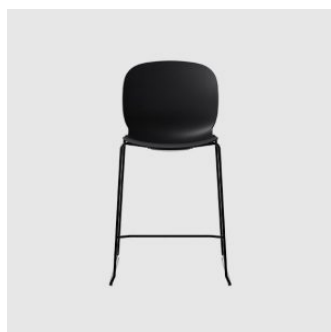

## Noor 4-Leg

**Flokk**

**DESIGN** FLOKK COLLABORATION  
RBM - FLOKK, NORWAY

RBM Noor 4-leg makes lean and lightweight look easy. As a result, it's the most minimalistic in the Noor series. Timeless Scandinavian design is reflected in its simplicity and functionality - making it our ideal crossover

## MATERIALS

Shell: Made of 6-8mm thick polypropylene, to selected finish

Upholstery: FR foam, upholstered to selected finish

Base: Made of 16x2mm tubular steel, to selected finished

Glides: Nylon glides

## COLLECTION

**Noor 4-Leg**  
STACKING CHAIR  
RBM - FLOKK

**Noor 5-Way Castor**  
TASK CHAIR  
RBM - FLOKK

**Noor Sled**  
STACKING CHAIR  
RBM - FLOKK

**Noor Timber 4-Leg**  
CHAIR  
RBM - FLOKK

**Noor Up**  
STOOL  
RBM - FLOKK