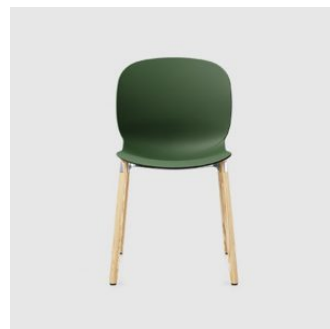

## Noor 4-Leg

**Flokk**

**DESIGN** FLOKK COLLABORATION  
RBM - FLOKK, NORWAY

RBM Noor 4-leg makes lean and lightweight look easy. As a result, it's the most minimalistic in the Noor series. Timeless Scandinavian design is reflected in its simplicity and functionality - making it our ideal crossover

## MATERIALS

Shell: Made of 6-8mm thick polypropylene, to selected finish

Upholstery: FR foam, upholstered to selected finish

Base: Made of 16x2mm tubular steel, to selected finished

Glides: Nylon glides

## COLLECTION

**Noor 4-Leg**  
STACKING CHAIR  
RBM - FLOKK

**Noor 5-Way Castor**  
TASK CHAIR  
RBM - FLOKK

**Noor Sled**  
STACKING CHAIR  
RBM - FLOKK

**Noor Timber 4-Leg**  
CHAIR  
RBM - FLOKK

**Noor Up**  
STOOL  
RBM - FLOKK