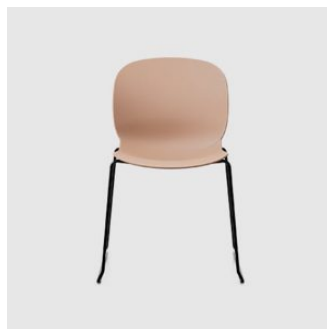

Noor Sled
STACKING CHAIR
RBM - FLOKK