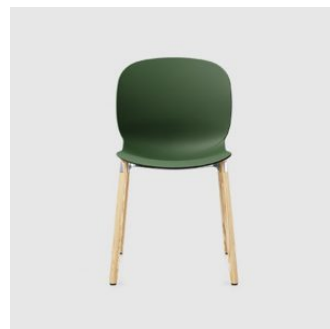

## Noor 5-Way Castor

**Flokk**

**DESIGN** FLOKK COLLABORATION  
RBM – FLOKK, NORWAY

RBM Noor 5-Way Castor could well be the ideal choice for those who thrive in a fast-paced, creative working place and need more mobility. For energetic environments such as open offices or project rooms, this ergonomic chair is pure Scandinavian design on wheels. So, you'll simply whizz through your work in no time.

## MATERIALS

Shell: Made of 6-8mm thick polypropylene, to selected finish

Upholstery: FR foam, upholstered to selected finish

Base: 665mm dia 5-way aluminium base, to selected finish

Castors: Soft nylon castors

## COLLECTION

**Noor 4-Leg**  
STACKING CHAIR  
RBM - FLOKK

**Noor 5-Way Castor**  
TASK CHAIR  
RBM - FLOKK

**Noor Sled**  
STACKING CHAIR  
RBM - FLOKK

**Noor Timber 4-Leg**  
CHAIR  
RBM - FLOKK

**Noor Up**  
STOOL  
RBM - FLOKK