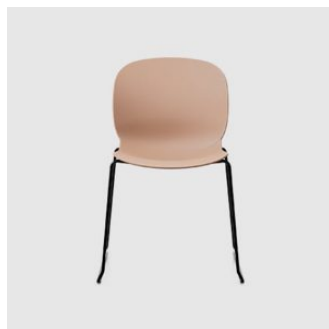

Noor Sled
STACKING CHAIR
RBM - FLOKK