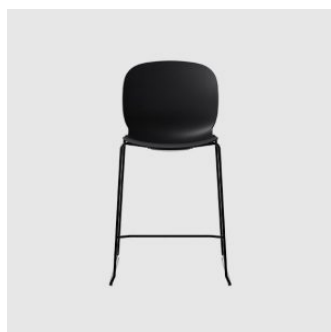

## Noor 5-Way Castor

**Flokk**

**DESIGN** FLOKK COLLABORATION  
RBM – FLOKK, NORWAY

RBM Noor 5-Way Castor could well be the ideal choice for those who thrive in a fast-paced, creative working place and need more mobility. For energetic environments such as open offices or project rooms, this ergonomic chair is pure Scandinavian design on wheels. So, you'll simply whizz through your work in no time.

## MATERIALS

Shell: Made of 6-8mm thick polypropylene, to selected finish

Upholstery: FR foam, upholstered to selected finish

Base: 665mm dia 5-way aluminium base, to selected finish

Castors: Soft nylon castors

## COLLECTION

**Noor 4-Leg**  
STACKING CHAIR  
RBM - FLOKK

**Noor 5-Way Castor**  
TASK CHAIR  
RBM - FLOKK

**Noor Sled**  
STACKING CHAIR  
RBM - FLOKK

**Noor Timber 4-Leg**  
CHAIR  
RBM - FLOKK

**Noor Up**  
STOOL  
RBM - FLOKK