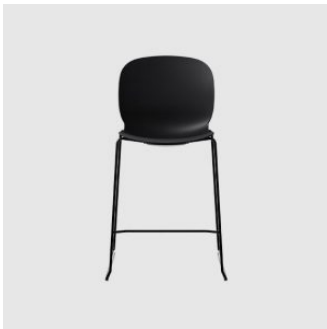

Noor Up
STOOL
RBM - FLOKK

SYDNEY
5/50 Stanley Street
Darlinghurst

+61 2 9358 1155

MELBOURNE
11 Stanley Street
Collingwood

+61 3 9417 0781

ownworld.com.au