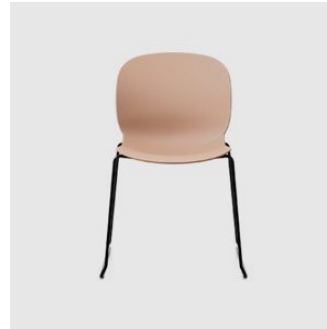

Noor Sled

Flokk

DESIGN FLOKK COLLABORATION
RBM - FLOKK, NORWAY

RBM Noor Sled has a slim yet sturdy stance. It refines classic Scandinavian design by adding a stylistic twist. Bringing distinctive character to lively environments such as schools, universities and canteens, this elegantly robust chair can take a bit of a bashing while remaining as rock solid as ever.

Upholstery: FR foam, upholstered to selected finish

Base: Made of 12mm steel, to to selected finish

Glides: Nylon glides

COLLECTION

Noor 4-Leg
STACKING CHAIR
RBM - FLOKK

Noor 5-Way Castor
TASK CHAIR
RBM - FLOKK