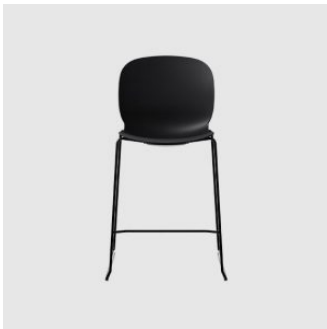

## MATERIALS

Shell: Made of 6-8mm thick polypropylene, to selected finish

Upholstery: FR foam, upholstered to selected finish

Base: Made of solid Ash wood, to selected finish

Glides: Nylon glides

## COLLECTION

**Noor 4-Leg**  
STACKING CHAIR  
RBM - FLOKK

**Noor 5-Way Castor**  
TASK CHAIR  
RBM - FLOKK

**Noor Sled**  
STACKING CHAIR  
RBM - FLOKK

**Noor Timber 4-Leg**  
CHAIR  
RBM - FLOKK

**Noor Up**  
STOOL  
RBM - FLOKK