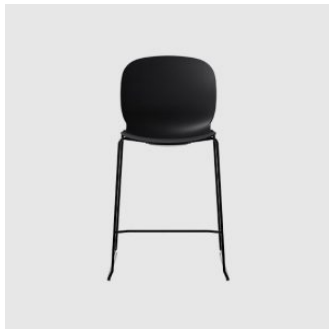

Noor Up
STOOL
RBM - FLOKK

SYDNEY
5/50 Stanley Street
Darlinghurst

+61 2 9358 1155

MELBOURNE
11 Stanley Street
Collingwood

+61 3 9417 0781

ownworld.com.au