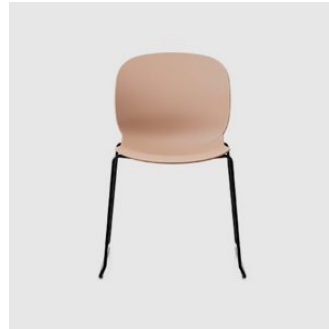

Upholstery: FR foam, upholstered to selected finish

Base: Made of 12mm medium-high density steel, to selected finish

Glides: Nylon glides

COLLECTION

Noor 4-Leg
STACKING CHAIR
RBM - FLOKK

Noor 5-Way Castor
TASK CHAIR
RBM - FLOKK