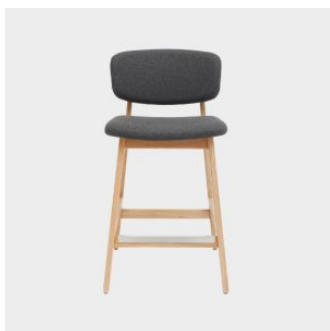

Nord

DESIGN COLLABORATION
LOCAL EDIT, AUSTRALIA

The Nord seating collection celebrates timber and soft upholstery. Extremely comfortable and robust, Nord is designed in collaboration with internationally renowned studios; Sean Dix, Analog Lab and Giodarno Caldarini.

+61 2 9358 1155

MELBOURNE
11 Stanley Street
Collingwood

+61 3 9417 0781

ownworld.com.au

DIMENSIONS

W 480 D 580 H 820 | SH 440 (mm)

MATERIALS

Seat And Back: upholstered in house fabric or COM/COL

Frame: Solid White Oak structure to Matt Natural finish

Glides: Nylon glides

COLLECTION

Nord
CHAIR
LOCAL EDIT

Nord
STOOL
LOCAL EDIT

Nord
LOUNGE CHAIR
LOCAL EDIT

SYDNEY
5/50 Stanley Street
Darlinghurst

+61 2 9358 1155