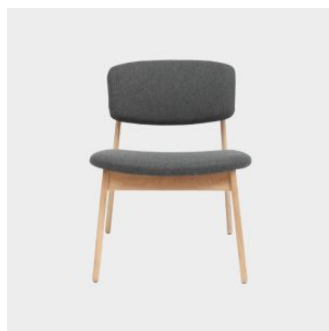

Nord

DESIGN COLLABORATION
LOCAL EDIT, AUSTRALIA

The Nord seating collection celebrates timber and soft upholstery. Extremely comfortable and robust, Nord is designed in collaboration with internationally renowned studios; Sean Dix, Analog Lab and Giodarno Caldarini.

Frame: Solid White Oak structure to Matt Natural finish

Glides: Nylon glides

COLLECTION

Nord
CHAIR
LOCAL EDIT

Nord
STOOL
LOCAL EDIT

Nord
LOUNGE CHAIR
LOCAL EDIT

SYDNEY
5/50 Stanley Street
Darlinghurst

+61 2 9358 1155