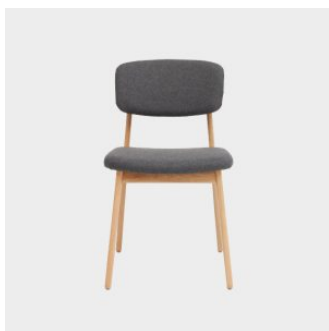

Nord

DESIGN COLLABORATION
LOCAL EDIT, AUSTRALIA

The Nord seating collection celebrates timber and soft upholstery. Extremely comfortable and robust, Nord is designed in collaboration with internationally renowned studios; Sean Dix, Analog Lab and Giodarno Caldarini.

+61 2 9358 1155

MELBOURNE
11 Stanley Street
Collingwood

+61 3 9417 0781

ownworld.com.au

DIMENSIONS

W 480 D 580 H 820 | SH 440 (mm)

MATERIALS

Seat And Back: upholstered in house fabric or COM/COL

Frame: Solid White Oak structure to Matt Natural finish

Glides: Nylon glides

COLLECTION

Nord
CHAIR
LOCAL EDIT

Nord
STOOL
LOCAL EDIT

Nord
LOUNGE CHAIR
LOCAL EDIT

SYDNEY
5/50 Stanley Street
Darlinghurst

+61 2 9358 1155