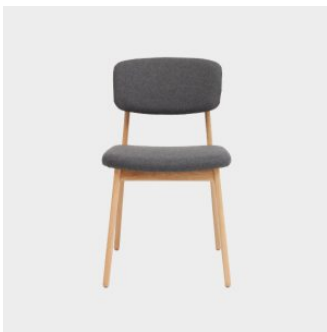

Nord

DESIGN COLLABORATION
LOCAL EDIT, AUSTRALIA

The Nord seating collection celebrates timber and soft upholstery. Extremely comfortable and robust, Nord is designed in collaboration with internationally renowned studios; Sean Dix, Analog Lab and Giodarno Caldarini.

W 510 D 600 H 1040 | SH 750 (mm)

MATERIALS

Seat And Back: upholstered in house fabric or COM/COL

Frame: Solid White Oak structure to Matt Natural finish

Glides: Nylon glides

COLLECTION

Nord
CHAIR
LOCALE EDIT