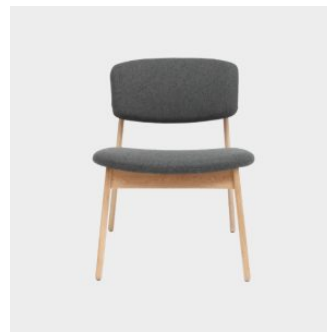

Nord
LOUNGE CHAIR
LOCALE EDIT

SYDNEY
5/50 Stanley Street
Darlinghurst

+61 2 9358 1155

MELBOURNE
11 Stanley Street
Collingwood

+61 3 9417 0781

ownworld.com.au