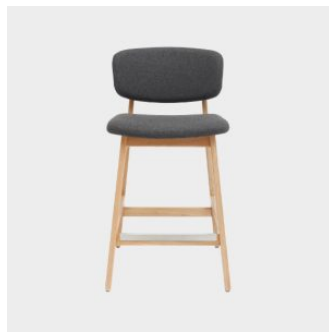

Nord

DESIGN COLLABORATION
LOCAL EDIT, AUSTRALIA

The Nord seating collection celebrates timber and soft upholstery. Extremely comfortable and robust, Nord is designed in collaboration with internationally renowned studios; Sean Dix, Analog Lab and Giodarno Caldarini.

W 510 D 600 H 1040 | SH 750 (mm)

MATERIALS

Seat And Back: upholstered in house fabric or COM/COL

Frame: Solid White Oak structure to Matt Natural finish

Glides: Nylon glides

COLLECTION

Nord
CHAIR
LOCALE EDIT