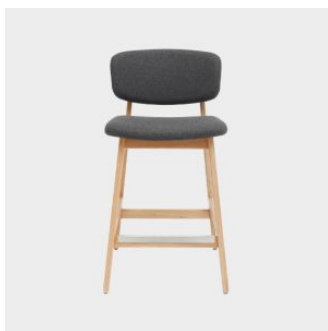

Nord

DESIGN COLLABORATION
LOCAL EDIT, AUSTRALIA

The Nord seating collection celebrates timber and soft upholstery. Extremely comfortable and robust, Nord is designed in collaboration with internationally renowned studios; Sean Dix, Analog Lab and Giodarno Caldarini.

+61 2 9358 1155

MELBOURNE
11 Stanley Street
Collingwood

+61 3 9417 0781

ownworld.com.au

DIMENSIONS

W 480 D 580 H 820 | SH 440 (mm)

MATERIALS

Seat And Back: upholstered in house fabric or COM/COL

Frame: Solid White Oak structure to Matt Natural finish

Glides: Nylon glides

COLLECTION

Nord
CHAIR
LOCAL EDIT

Nord
STOOL
LOCAL EDIT

Nord
LOUNGE CHAIR
LOCAL EDIT

SYDNEY
5/50 Stanley Street
Darlinghurst

+61 2 9358 1155