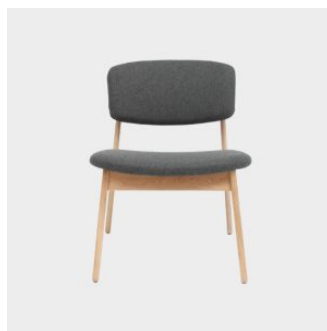

Nord

DESIGN COLLABORATION
LOCAL EDIT, AUSTRALIA

The Nord seating collection celebrates timber and soft upholstery. Extremely comfortable and robust, Nord is designed in collaboration with internationally renowned studios; Sean Dix, Analog Lab and Giodarno Caldarini.

Frame: Solid White Oak structure to Matt Natural finish

Glides: Nylon glides

COLLECTION

Nord
CHAIR
LOCAL EDIT

Nord
STOOL
LOCAL EDIT

Nord
LOUNGE CHAIR
LOCAL EDIT

SYDNEY
5/50 Stanley Street
Darlinghurst

+61 2 9358 1155