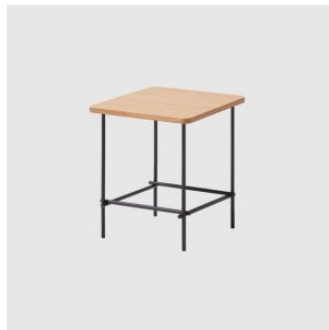

Nuc
SIDE/COFFEE TABLE
INCLASS

SYDNEY
5/50 Stanley Street
Darlinghurst

+61 2 9358 1155

MELBOURNE
11 Stanley Street
Collingwood

+61 3 9417 0781

ownworld.com.au