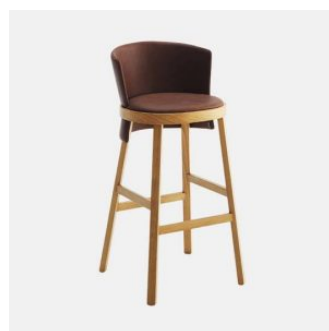

Obi Backless

DESIGN LUCIDI PEVERE
CANTARUTTI BEECH TIMBER FINISHES, ITALY

Clear geometries and soft sinuous lines combine in the collection by LucidiPevere, revealing balanced proportions and precise details. The wooden belt that embraces the entire seat outlines a strong and distinctive character, enhanced by finishes that accurately draw the profile of the enveloping backrest. With Obi the classic bistro chair becomes an element capable of giving a unique style to the spaces in which it resides.

Obi is available in different versions. Chair and armchair emphasize the elegant shapes of the backrest and seat with the upholstery in leather or fabric of various colours. Bench and stools offer further furnishing solutions that allow this family to fit with elegance and personality into any contract environment.

MATERIALS

Seat: FR polyurethane foam padding, upholstered in House Fabric, House Leather or COM/COL

Frame: Beech wood to selected house finish

Glides: Nylon

COLLECTION

Obi
CHAIR
CANTARUTTI

Obi
ARMCHAIR
CANTARUTTI