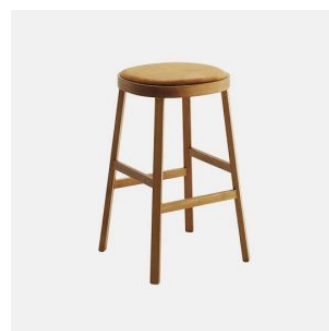

Obi Backless
STOOL
CANTARUTTI