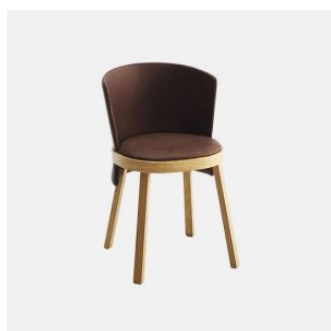

Obi Backless

DESIGN LUCIDI PEVERE
CANTARUTTI BEECH TIMBER FINISHES, ITALY

Clear geometries and soft sinuous lines combine in the collection by LucidiPevere, revealing balanced proportions and precise details. The wooden belt that embraces the entire seat outlines a strong and distinctive character, enhanced by finishes that accurately draw the profile of the enveloping backrest. With Obi the classic bistro chair becomes an element capable of giving a unique style to the spaces in which it resides.

Obi is available in different versions. Chair and armchair emphasize the elegant shapes of the backrest and seat with the upholstery in leather or fabric of various colours. Bench and stools offer further furnishing solutions that allow this family to fit with elegance and personality into any contract environment.

MELBOURNE
11 Stanley Street
Collingwood

+61 3 9417 0781

ownworld.com.au

DIMENSIONS

Counter Stool

W 480 D 460 H 670 (mm)

Barstool

W 480 D 460 H 770 (mm)

MATERIALS

Seat: FR polyurethane foam padding, upholstered in House Fabric, House Leather or COM/COL

Frame: Beech wood to selected house finish

Glides: Nylon

COLLECTION

Obi
CHAIR
CANTARUTTI

Obi
ARMCHAIR
CANTARUTTI