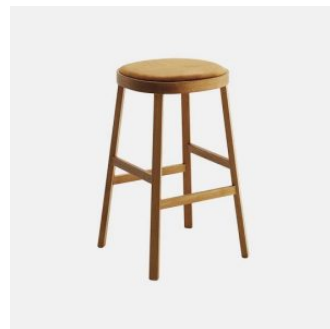

## *Obi Backless*

**DESIGN** LUCIDI PEVERE  
CANTARUTTI BEECH TIMBER FINISHES, ITALY

Clear geometries and soft sinuous lines combine in the collection by LucidiPevere, revealing balanced proportions and precise details. The wooden belt that embraces the entire seat outlines a strong and distinctive character, enhanced by finishes that accurately draw the profile of the enveloping backrest. With Obi the classic bistro chair becomes an element capable of giving a unique style to the spaces in which it resides.

Obi is available in different versions. Chair and armchair emphasize the elegant shapes of the backrest and seat with the upholstery in leather or fabric of various colours. Bench and stools offer further furnishing solutions that allow this family to fit with elegance and personality into any contract environment.

## MATERIALS

Seat: FR polyurethane foam padding, upholstered in House Fabric, House Leather or COM/COL

Frame: Beech wood to selected house finish

Glides: Nylon

## COLLECTION

**Obi**  
CHAIR  
CANTARUTTI

**Obi**  
ARMCHAIR  
CANTARUTTI

**Obi**  
STOOL  
CANTARUTTI

**Obi Backless**  
STOOL  
CANTARUTTI

**Obi Backless Low**  
STOOL  
CANTARUTTI

**Obi Backless**  
BENCH  
CANTARUTTI