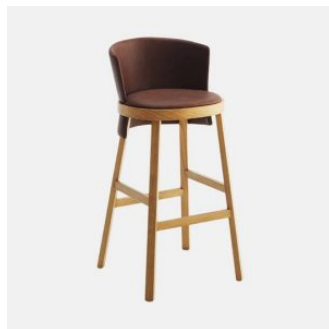

## *Obi Backless*

**DESIGN** LUCIDI PEVERE  
CANTARUTTI BEECH TIMBER FINISHES, ITALY

Clear geometries and soft sinuous lines combine in the collection by LucidiPevere, revealing balanced proportions and precise details. The wooden belt that embraces the entire seat outlines a strong and distinctive character, enhanced by finishes that accurately draw the profile of the enveloping backrest. With Obi the classic bistro chair becomes an element capable of giving a unique style to the spaces in which it resides.

Obi is available in different versions. Chair and armchair emphasize the elegant shapes of the backrest and seat with the upholstery in leather or fabric of various colours. Bench and stools offer further furnishing solutions that allow this family to fit with elegance and personality into any contract environment.

## MATERIALS

Seat: FR polyurethane foam padding, upholstered in House Fabric, House Leather or COM/COL

Frame: Beech wood to selected house finish

Glides: Nylon

## COLLECTION

**Obi**  
CHAIR  
CANTARUTTI

**Obi**  
ARMCHAIR  
CANTARUTTI

**Obi**  
STOOL  
CANTARUTTI

**Obi Backless**  
STOOL  
CANTARUTTI

**Obi Backless Low**  
STOOL  
CANTARUTTI

**Obi Backless**  
BENCH  
CANTARUTTI