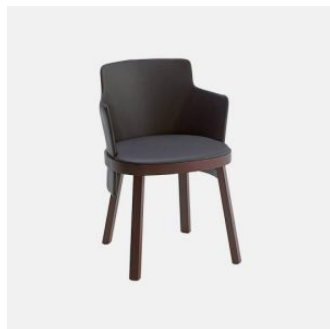

Obi
ARMCHAIR
CANTARUTTI