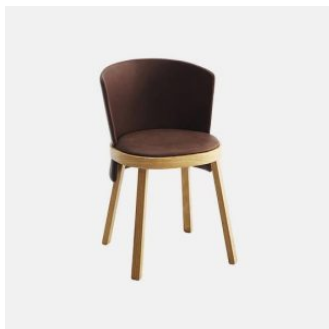

DIMENSIONS

W 1280 D 440 H 420 (mm)

MATERIALS

Seat: FR polyurethane foam padding, upholstered in House Fabric, House Leather or COM/COL

Frame: Beech wood to selected house finish

Glides: Nylon

COLLECTION

Obi
CHAIR
CANTARUTTI