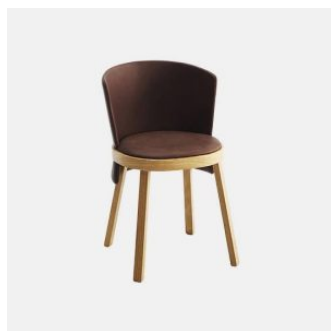

Obi Backless Low

DESIGN LUCIDI PEVERE
CANTARUTTI BEECH TIMBER FINISHES, ITALY

Clear geometries and soft sinuous lines combine in the collection by LucidiPevere, revealing balanced proportions and precise details. The wooden belt that embraces the entire seat outlines a strong and distinctive character, enhanced by finishes that accurately draw the profile of the enveloping backrest. With Obi the classic bistro chair becomes an element capable of giving a unique style to the spaces in which it resides.

Obi is available in different versions. Chair and armchair emphasize the elegant shapes of the backrest and seat with the upholstery in leather or fabric of various colours. Bench and stools offer further furnishing solutions that allow this family to fit with elegance and personality into any contract environment.

MELBOURNE
11 Stanley Street
Collingwood

+61 3 9417 0781

ownworld.com.au

DIMENSIONS

W 460 D 440 H 480 (mm)

MATERIALS

Seat: FR polyurethane foam padding, upholstered in House Fabric, House Leather or COM/COL

Frame: Beech wood to selected house finish

Glides: Nylon

COLLECTION

Obi
CHAIR
CANTARUTTI

Obi
ARMCHAIR
CANTARUTTI

Obi
STOOL
CANTARUTTI

Obi Backless
STOOL
CANTARUTTI

Obi Backless Low
STOOL
CANTARUTTI

Obi Backless
BENCH
CANTARUTTI