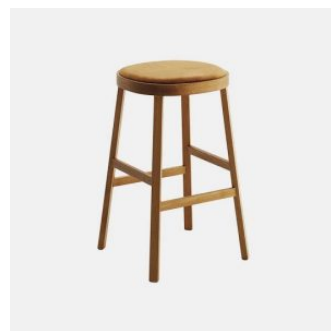

Obi Backless Low

DESIGN LUCIDI PEVERE
CANTARUTTI BEECH TIMBER FINISHES, ITALY

Clear geometries and soft sinuous lines combine in the collection by LucidiPevere, revealing balanced proportions and precise details. The wooden belt that embraces the entire seat outlines a strong and distinctive character, enhanced by finishes that accurately draw the profile of the enveloping backrest. With Obi the classic bistro chair becomes an element capable of giving a unique style to the spaces in which it resides.

Obi is available in different versions. Chair and armchair emphasize the elegant shapes of the backrest and seat with the upholstery in leather or fabric of various colours. Bench and stools offer further furnishing solutions that allow this family to fit with elegance and personality into any contract environment.

Glides: Nylon

COLLECTION

Obi
CHAIR
CANTARUTTI

Obi
ARMCHAIR
CANTARUTTI

Obi
STOOL
CANTARUTTI

Obi Backless
STOOL
CANTARUTTI

Obi Backless Low
STOOL
CANTARUTTI

Obi Backless
BENCH
CANTARUTTI