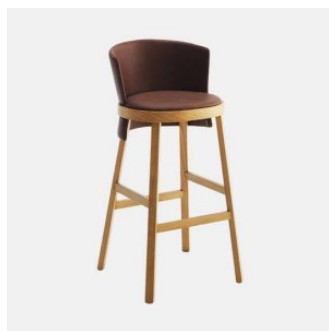

Obi Backless Low

DESIGN LUCIDI PEVERE
CANTARUTTI BEECH TIMBER FINISHES, ITALY

Clear geometries and soft sinuous lines combine in the collection by LucidiPevere, revealing balanced proportions and precise details. The wooden belt that embraces the entire seat outlines a strong and distinctive character, enhanced by finishes that accurately draw the profile of the enveloping backrest. With Obi the classic bistro chair becomes an element capable of giving a unique style to the spaces in which it resides.

Obi is available in different versions. Chair and armchair emphasize the elegant shapes of the backrest and seat with the upholstery in leather or fabric of various colours. Bench and stools offer further furnishing solutions that allow this family to fit with elegance and personality into any contract environment.

Glides: Nylon

COLLECTION

Obi
CHAIR
CANTARUTTI

Obi
ARMCHAIR
CANTARUTTI

Obi
STOOL
CANTARUTTI

Obi Backless
STOOL
CANTARUTTI

Obi Backless Low
STOOL
CANTARUTTI

Obi Backless
BENCH
CANTARUTTI