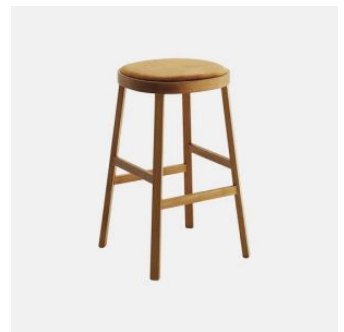

Obi Backless
STOOL
CANTARUTTI