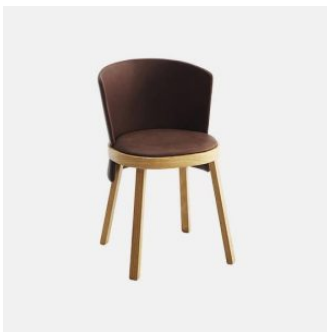

Obi

DESIGN LUCIDI PEVERE
CANTARUTTI BEECH TIMBER FINISHES, ITALY

Clear geometries and soft sinuous lines combine in the collection by LucidiPevere, revealing balanced proportions and precise details. The wooden belt that embraces the entire seat outlines a strong and distinctive character, enhanced by finishes that accurately draw the profile of the enveloping backrest. With Obi the classic bistro chair becomes an element capable of giving a unique style to the spaces in which it resides.

Obi is available in different versions. Chair and armchair emphasize the elegant shapes of the backrest and seat with the upholstery in leather or fabric of various colours. Bench and stools offer further furnishing solutions that allow this family to fit with elegance and personality into any contract environment.

MELBOURNE
11 Stanley Street
Collingwood

+61 3 9417 0781

ownworld.com.au

DIMENSIONS

Counter Stool

W 495 D 515 H 900 | SH 670 (mm)

Barstool

W 495 D 515 H 1000 | SH 770 (mm)

MATERIALS

Seat and Back: FR polyurethane foam padding, upholstered in House Fabric, House Leather or COM/COL

Frame: Beech wood to selected house finish

Glides: Nylon

COLLECTION

Obi
CHAIR
CANTARUTTI

Obi
ARMCHAIR
CANTARUTTI