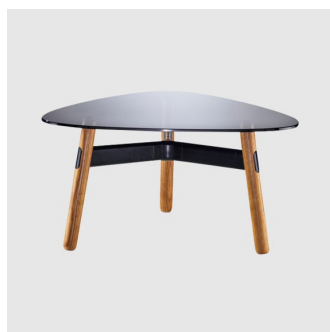

Okidoki

SIDE/COFFEE TABLE
THINKING WORKS