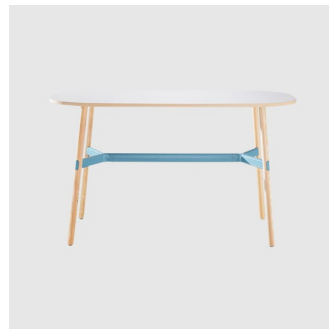

Okidoki
COUNTER/BAR HEIGHT TABLE
THINKING WORKS