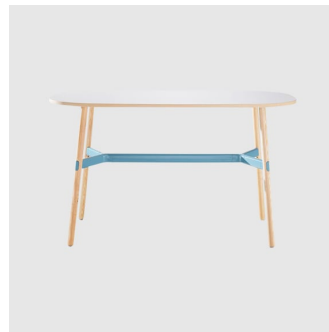

Okidoki
COUNTER/BAR HEIGHT TABLE
THINKING WORKS