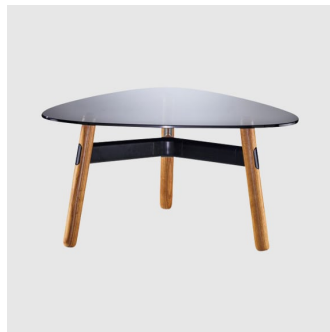

Okidoki
SIDE/COFFEE TABLE
THINKING WORKS