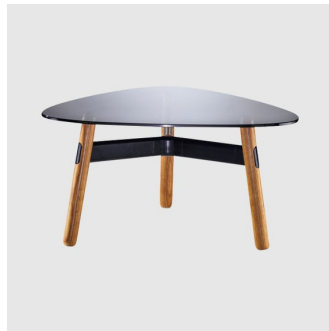

Okidoki
SIDE/COFFEE TABLE
THINKING WORKS