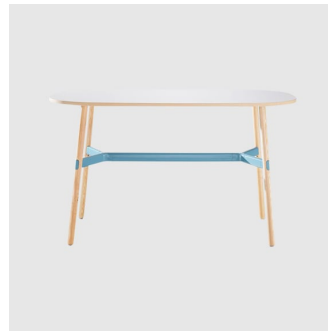

Get creative with solid timber legs in a choice of styles, including White Ash, Walnut and White or Black Woodgrain. Set against the powdercoat colours of Okidoki's steel and aluminum framework, the decision to complement or contrast is all yours.

And in true laidback style, Okidoki provides plenty of flexibility in its shapes and finishes, with a sleek rounded design theme and choice of timber or glass top. In short, it's one cool customer.

Okidoki tables are available in variety of shapes, sizes and heights and offered in a selection of house colours and finishes. Folding tables are also available.

## COLLECTION

---

**Okidoki**  
FOLDING TABLE  
THINKING WORKS

**Okidoki**  
SIDE/COFFEE TABLE  
THINKING WORKS

**Okidoki**  
COUNTER/BAR HEIGHT TABLE  
THINKING WORKS

**Okidoki**  
MEETING/DINING TABLE  
THINKING WORKS