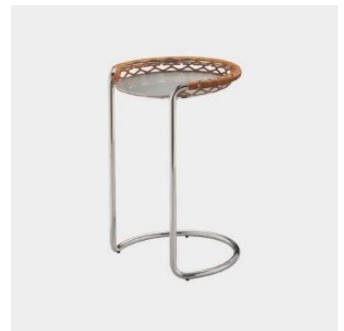

## MATERIALS

Frame: Made of steel, to selected finish

Backrest: Leather netting, to selected finish

Upholstery: Fire retardant foam, seat pad upholstered, to selected finish

Glides: Nylon glide

## COLLECTION

**P47 4-Way Swivel**  
MEETING ARMCHAIR  
MIDJ

**P47 4-Way Swivel**  
LOUNGE CHAIR  
MIDJ

**P47 5-Way Castor**  
TASK ARMCHAIR  
MIDJ

**P47 Cantilever**  
ARMCHAIR  
MIDJ

**P47 Cantilever**  
STOOL  
MIDJ

**P47 Cantilever**  
LOUNGE CHAIR  
MIDJ

**P47 Cantilever**  
LOUNGE  
MIDJ

**P47 Cantilever**  
SIDE/COFFEE TABLE  
MIDJ

SYDNEY  
5/50 Stanley Street  
Darlinghurst

+61 2 9358 1155

MELBOURNE  
11 Stanley Street  
Collingwood