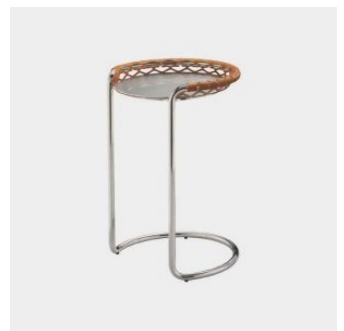

## MATERIALS

Frame: Made of steel, to selected finish

Backrest: Leather netting, to selected finish

Upholstery: Fire retardant foam, seat pad upholstered, to selected finish

Glides: Nylon glide

## COLLECTION

**P47 4-Way Swivel**  
MEETING ARMCHAIR  
MIDJ

**P47 4-Way Swivel**  
LOUNGE CHAIR  
MIDJ

**P47 5-Way Castor**  
TASK ARMCHAIR  
MIDJ

**P47 Cantilever**  
ARMCHAIR  
MIDJ

**P47 Cantilever**  
STOOL  
MIDJ

**P47 Cantilever**  
LOUNGE CHAIR  
MIDJ

**P47 Cantilever**  
LOUNGE  
MIDJ

**P47 Cantilever**  
SIDE/COFFEE TABLE  
MIDJ

SYDNEY  
5/50 Stanley Street  
Darlinghurst

+61 2 9358 1155

MELBOURNE  
11 Stanley Street  
Collingwood