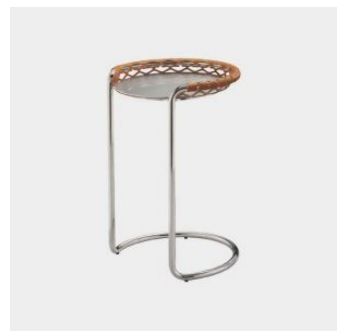

Backrest: Leather netting, to selected finish

Upholstery: Fire retardant foam, seat pad upholstered, to selected finish

Castors: Nylon castors

COLLECTION

P47 4-Way Swivel
MEETING ARMCHAIR
MIDJ

P47 4-Way Swivel
LOUNGE CHAIR
MIDJ

P47 5-Way Castor
TASK ARMCHAIR
MIDJ

P47 Cantilever
ARMCHAIR
MIDJ

P47 Cantilever
STOOL
MIDJ

P47 Cantilever
LOUNGE CHAIR
MIDJ

P47 Cantilever
LOUNGE
MIDJ

P47 Cantilever
SIDE/COFFEE TABLE
MIDJ

SYDNEY
5/50 Stanley Street
Darlinghurst