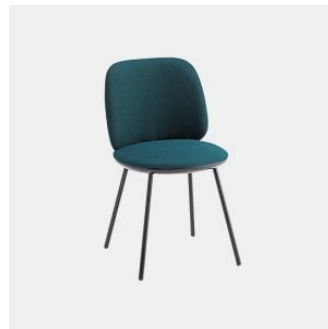

Palmo Metal 4-Way Swivel

DESIGN LUCIDI PEVERE
CANTARUTTI BEECH TIMBER FINISHES, ITALY

Welcoming and inviting, Palmo unites two souls in a promise of comfort and functionality: soft and defined lines are found in harmonious proportions that link a modern and captivating design to a sense of comfort and dynamism. Designed by LucidiPevere, Palmo is a collection that enhances professional and commercial common spaces and domestic environments of diverse styles.

The chair, armchair and stool are finished in selected materials to create combinations with multiple solutions, including reassuring monochromes and more contemporary contrasts. Stool and bench complete this vast family with a rational and charismatic character.

Optional Back: Beech wood panel to selected house finish

Underseat: Beech wood to selected house finish

Frame: Metal to selected house powdercoat colour

Glides: Nylon

COLLECTION

Palmo Timber
CHAIR
CANTARUTTI

Palmo Timber Trestle
CHAIR
CANTARUTTI

Palmo Timber
ARMCHAIR
CANTARUTTI

Palmo Timber Trestle
ARMCHAIR
CANTARUTTI

Palmo Timber
STOOL
CANTARUTTI

Palmo Timber with Arms
STOOL
CANTARUTTI

Palmo Metal
CHAIR
CANTARUTTI