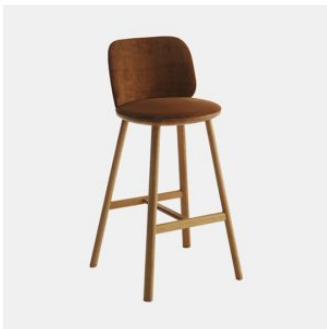

Palmo Metal 4-Way Swivel

DESIGN LUCIDI PEVERE
CANTARUTTI BEECH TIMBER FINISHES, ITALY

Welcoming and inviting, Palmo unites two souls in a promise of comfort and functionality: soft and defined lines are found in harmonious proportions that link a modern and captivating design to a sense of comfort and dynamism. Designed by LucidiPevere, Palmo is a collection that enhances professional and commercial common spaces and domestic environments of diverse styles.

The chair, armchair and stool are finished in selected materials to create combinations with multiple solutions, including reassuring monochromes and more contemporary contrasts. Stool and bench complete this vast family with a rational and charismatic character.

Optional Back: Beech wood panel to selected house finish

Underseat: Beech wood to selected house finish

Frame: Metal to selected house powdercoat colour

Glides: Nylon

COLLECTION

Palmo Timber
CHAIR
CANTARUTTI

Palmo Timber Trestle
CHAIR
CANTARUTTI

Palmo Timber
ARMCHAIR
CANTARUTTI

Palmo Timber Trestle
ARMCHAIR
CANTARUTTI

Palmo Timber
STOOL
CANTARUTTI

Palmo Timber with Arms
STOOL
CANTARUTTI

Palmo Metal
CHAIR
CANTARUTTI