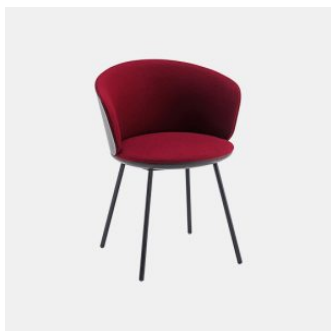

Palmo Metal 4-Way Swivel

DESIGN LUCIDI PEVERE
CANTARUTTI BEECH TIMBER FINISHES, ITALY

Welcoming and inviting, Palmo unites two souls in a promise of comfort and functionality: soft and defined lines are found in harmonious proportions that link a modern and captivating design to a sense of comfort and dynamism. Designed by LucidiPevere, Palmo is a collection that enhances professional and commercial common spaces and domestic environments of diverse styles.

The chair, armchair and stool are finished in selected materials to create combinations with multiple solutions, including reassuring monochromes and more contemporary contrasts. Stool and bench complete this vast family with a rational and charismatic character.

Palmo Timber Trestle
CHAIR
CANTARUTTI

Palmo Timber
ARMCHAIR
CANTARUTTI

Palmo Timber Trestle
ARMCHAIR
CANTARUTTI

Palmo Timber
STOOL
CANTARUTTI

Palmo Timber with Arms
STOOL
CANTARUTTI

Palmo Metal
CHAIR
CANTARUTTI

Palmo Metal 4-Way Swivel
CHAIR
CANTARUTTI

SYDNEY
5/50 Stanley Street
Darlinghurst

+61 2 9358 1155

MELBOURNE
11 Stanley Street
Collingwood

+61 3 9417 0781

ownworld.com.au

Palmo Metal
ARMCHAIR
CANTARUTTI

Palmo Metal 4-Way Swivel
ARMCHAIR
CANTARUTTI