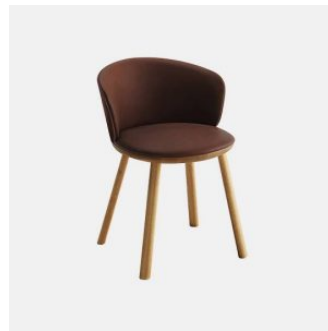

Palmo Metal 4-Way Swivel

DESIGN LUCIDI PEVERE
CANTARUTTI BEECH TIMBER FINISHES, ITALY

Welcoming and inviting, Palmo unites two souls in a promise of comfort and functionality: soft and defined lines are found in harmonious proportions that link a modern and captivating design to a sense of comfort and dynamism. Designed by LucidiPevere, Palmo is a collection that enhances professional and commercial common spaces and domestic environments of diverse styles.

The chair, armchair and stool are finished in selected materials to create combinations with multiple solutions, including reassuring monochromes and more contemporary contrasts. Stool and bench complete this vast family with a rational and charismatic character.

Optional Back: Beech wood panel to selected house finish

Underseat: Beech wood to selected house finish

Frame: Metal to selected house powdercoat colour

Glides: Nylon

COLLECTION

Palmo Timber
CHAIR
CANTARUTTI

Palmo Timber Trestle
CHAIR
CANTARUTTI

Palmo Timber
ARMCHAIR
CANTARUTTI

Palmo Timber Trestle
ARMCHAIR
CANTARUTTI

Palmo Timber
STOOL
CANTARUTTI

Palmo Timber with Arms
STOOL
CANTARUTTI

Palmo Metal
CHAIR
CANTARUTTI