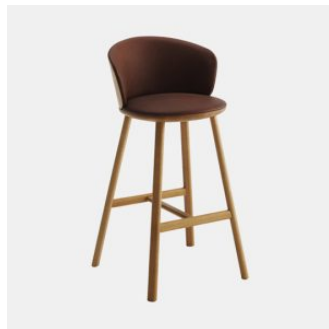

Palmo Metal 4-Way Swivel

DESIGN LUCIDI PEVERE
CANTARUTTI BEECH TIMBER FINISHES, ITALY

Welcoming and inviting, Palmo unites two souls in a promise of comfort and functionality: soft and defined lines are found in harmonious proportions that link a modern and captivating design to a sense of comfort and dynamism. Designed by LucidiPevere, Palmo is a collection that enhances professional and commercial common spaces and domestic environments of diverse styles.

The chair, armchair and stool are finished in selected materials to create combinations with multiple solutions, including reassuring monochromes and more contemporary contrasts. Stool and bench complete this vast family with a rational and charismatic character.

Optional Back: Beech wood panel to selected house finish

Underseat: Beech wood to selected house finish

Frame: Metal to selected house powdercoat colour

Glides: Nylon

COLLECTION

Palmo Timber
CHAIR
CANTARUTTI

Palmo Timber Trestle
CHAIR
CANTARUTTI

Palmo Timber
ARMCHAIR
CANTARUTTI

Palmo Timber Trestle
ARMCHAIR
CANTARUTTI

Palmo Timber
STOOL
CANTARUTTI

Palmo Timber with Arms
STOOL
CANTARUTTI

Palmo Metal
CHAIR
CANTARUTTI