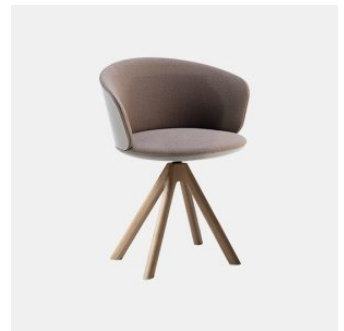

Palmo Metal 4-Way Swivel

DESIGN LUCIDI PEVERE
CANTARUTTI BEECH TIMBER FINISHES, ITALY

Welcoming and inviting, Palmo unites two souls in a promise of comfort and functionality: soft and defined lines are found in harmonious proportions that link a modern and captivating design to a sense of comfort and dynamism. Designed by LucidiPevere, Palmo is a collection that enhances professional and commercial common spaces and domestic environments of diverse styles.

The chair, armchair and stool are finished in selected materials to create combinations with multiple solutions, including reassuring monochromes and more contemporary contrasts. Stool and bench complete this vast family with a rational and charismatic character.

Optional Back: Beech wood panel to selected house finish

Underseat: Beech wood to selected house finish

Frame: Metal to selected house powdercoat colour

Glides: Nylon

COLLECTION

Palmo Timber
CHAIR
CANTARUTTI

Palmo Timber Trestle
CHAIR
CANTARUTTI

Palmo Timber
ARMCHAIR
CANTARUTTI

Palmo Timber Trestle
ARMCHAIR
CANTARUTTI

Palmo Timber
STOOL
CANTARUTTI

Palmo Timber with Arms
STOOL
CANTARUTTI

Palmo Metal
CHAIR
CANTARUTTI