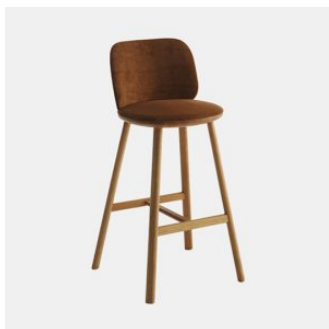

## *Palmo Metal 4-Way Swivel*

**DESIGN** LUCIDI PEVERE  
CANTARUTTI BEECH TIMBER FINISHES, ITALY

Welcoming and inviting, Palmo unites two souls in a promise of comfort and functionality: soft and defined lines are found in harmonious proportions that link a modern and captivating design to a sense of comfort and dynamism. Designed by LucidiPevere, Palmo is a collection that enhances professional and commercial common spaces and domestic environments of diverse styles.

The chair, armchair and stool are finished in selected materials to create combinations with multiple solutions, including reassuring monochromes and more contemporary contrasts. Stool and bench complete this vast family with a rational and charismatic character.

## COLLECTION

**Palmo Timber**  
CHAIR  
CANTARUTTI

**Palmo Timber Trestle**  
CHAIR  
CANTARUTTI

**Palmo Timber**  
ARMCHAIR  
CANTARUTTI

**Palmo Timber Trestle**  
ARMCHAIR  
CANTARUTTI

**Palmo Timber**  
STOOL  
CANTARUTTI