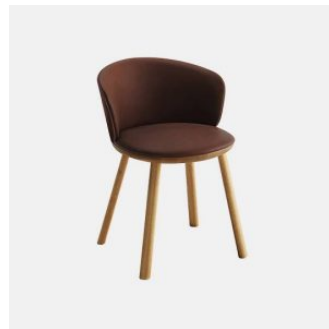

Palmo Timber
ARMCHAIR
CANTARUTTI