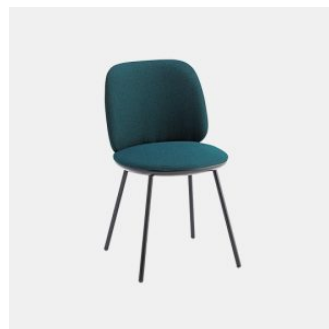

Palmo Metal
CHAIR
CANTARUTTI