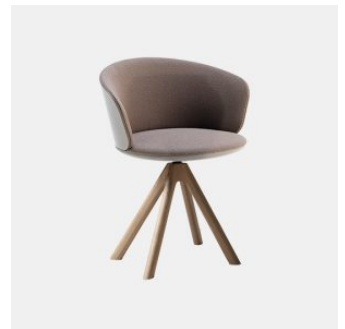

## *Palmo Metal 4-Way Swivel*

**DESIGN** LUCIDI PEVERE  
CANTARUTTI BEECH TIMBER FINISHES, ITALY

Welcoming and inviting, Palmo unites two souls in a promise of comfort and functionality: soft and defined lines are found in harmonious proportions that link a modern and captivating design to a sense of comfort and dynamism. Designed by LucidiPevere, Palmo is a collection that enhances professional and commercial common spaces and domestic environments of diverse styles.

The chair, armchair and stool are finished in selected materials to create combinations with multiple solutions, including reassuring monochromes and more contemporary contrasts. Stool and bench complete this vast family with a rational and charismatic character.

## COLLECTION

**Palmo Timber**  
CHAIR  
CANTARUTTI

**Palmo Timber Trestle**  
CHAIR  
CANTARUTTI

**Palmo Timber**  
ARMCHAIR  
CANTARUTTI

**Palmo Timber Trestle**  
ARMCHAIR  
CANTARUTTI

**Palmo Timber**  
STOOL  
CANTARUTTI