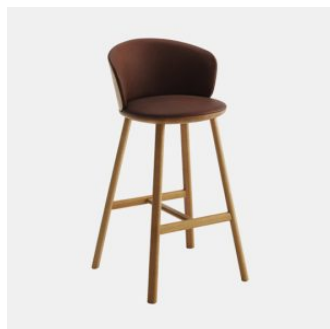

## *Palmo Metal 4-Way Swivel*

**DESIGN** LUCIDI PEVERE  
CANTARUTTI BEECH TIMBER FINISHES, ITALY

Welcoming and inviting, Palmo unites two souls in a promise of comfort and functionality: soft and defined lines are found in harmonious proportions that link a modern and captivating design to a sense of comfort and dynamism. Designed by LucidiPevere, Palmo is a collection that enhances professional and commercial common spaces and domestic environments of diverse styles.

The chair, armchair and stool are finished in selected materials to create combinations with multiple solutions, including reassuring monochromes and more contemporary contrasts. Stool and bench complete this vast family with a rational and charismatic character.

## COLLECTION

**Palmo Timber**  
CHAIR  
CANTARUTTI

**Palmo Timber Trestle**  
CHAIR  
CANTARUTTI

**Palmo Timber**  
ARMCHAIR  
CANTARUTTI

**Palmo Timber Trestle**  
ARMCHAIR  
CANTARUTTI

**Palmo Timber**  
STOOL  
CANTARUTTI