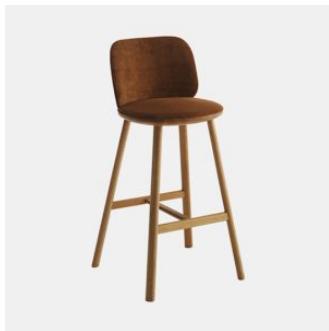

## *Palmo Metal*

**DESIGN** LUCIDI PEVERE  
CANTARUTTI BEECH TIMBER FINISHES, ITALY

Welcoming and inviting, Palmo unites two souls in a promise of comfort and functionality: soft and defined lines are found in harmonious proportions that link a modern and captivating design to a sense of comfort and dynamism. Designed by LucidiPevere, Palmo is a collection that enhances professional and commercial common spaces and domestic environments of diverse styles.

The chair, armchair and stool are finished in selected materials to create combinations with multiple solutions, including reassuring monochromes and more contemporary contrasts. Stool and bench complete this vast family with a rational and charismatic character.

## COLLECTION

**Palmo Timber**  
CHAIR  
CANTARUTTI

**Palmo Timber Trestle**  
CHAIR  
CANTARUTTI

**Palmo Timber**  
ARMCHAIR  
CANTARUTTI

**Palmo Timber Trestle**  
ARMCHAIR  
CANTARUTTI

**Palmo Timber**  
STOOL  
CANTARUTTI