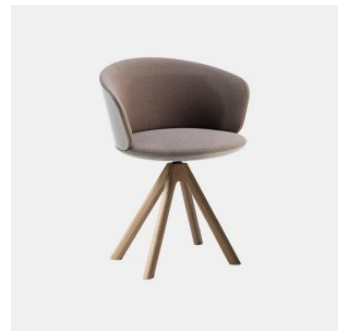

## *Palmo Metal*

**DESIGN** LUCIDI PEVERE  
CANTARUTTI BEECH TIMBER FINISHES, ITALY

Welcoming and inviting, Palmo unites two souls in a promise of comfort and functionality: soft and defined lines are found in harmonious proportions that link a modern and captivating design to a sense of comfort and dynamism. Designed by LucidiPevere, Palmo is a collection that enhances professional and commercial common spaces and domestic environments of diverse styles.

The chair, armchair and stool are finished in selected materials to create combinations with multiple solutions, including reassuring monochromes and more contemporary contrasts. Stool and bench complete this vast family with a rational and charismatic character.

## COLLECTION

**Palmo Timber**  
CHAIR  
CANTARUTTI

**Palmo Timber Trestle**  
CHAIR  
CANTARUTTI

**Palmo Timber**  
ARMCHAIR  
CANTARUTTI

**Palmo Timber Trestle**  
ARMCHAIR  
CANTARUTTI

**Palmo Timber**  
STOOL  
CANTARUTTI