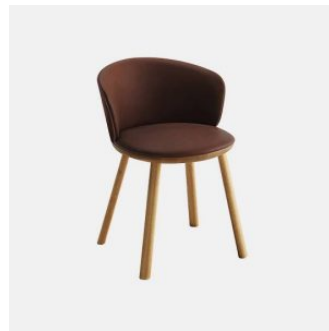

Palmo Timber
ARMCHAIR
CANTARUTTI