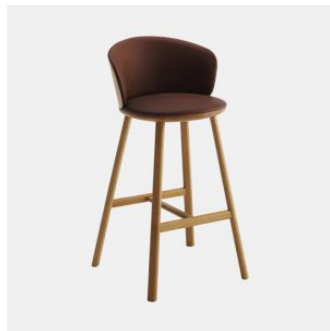

## *Palmo Metal*

**DESIGN** LUCIDI PEVERE  
CANTARUTTI BEECH TIMBER FINISHES, ITALY

Welcoming and inviting, Palmo unites two souls in a promise of comfort and functionality: soft and defined lines are found in harmonious proportions that link a modern and captivating design to a sense of comfort and dynamism. Designed by LucidiPevere, Palmo is a collection that enhances professional and commercial common spaces and domestic environments of diverse styles.

The chair, armchair and stool are finished in selected materials to create combinations with multiple solutions, including reassuring monochromes and more contemporary contrasts. Stool and bench complete this vast family with a rational and charismatic character.

## COLLECTION

**Palmo Timber**  
CHAIR  
CANTARUTTI

**Palmo Timber Trestle**  
CHAIR  
CANTARUTTI

**Palmo Timber**  
ARMCHAIR  
CANTARUTTI

**Palmo Timber Trestle**  
ARMCHAIR  
CANTARUTTI

**Palmo Timber**  
STOOL  
CANTARUTTI