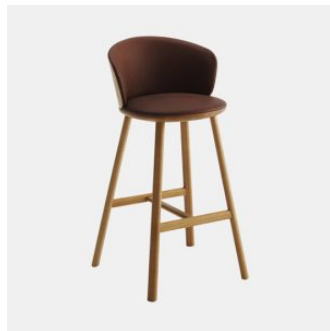

Palmo Metal

DESIGN LUCIDI PEVERE
CANTARUTTI BEECH TIMBER FINISHES, ITALY

Welcoming and inviting, Palmo unites two souls in a promise of comfort and functionality: soft and defined lines are found in harmonious proportions that link a modern and captivating design to a sense of comfort and dynamism. Designed by LucidiPevere, Palmo is a collection that enhances professional and commercial common spaces and domestic environments of diverse styles.

The chair, armchair and stool are finished in selected materials to create combinations with multiple solutions, including reassuring monochromes and more contemporary contrasts. Stool and bench complete this vast family with a rational and charismatic character.

Optional Back: Beech wood panel to selected house finish

Underseat: Beech wood to selected house finish

Frame: Metal to selected house powdercoat colour

Glides: Nylon

COLLECTION

Palmo Timber
CHAIR
CANTARUTTI

Palmo Timber Trestle
CHAIR
CANTARUTTI

Palmo Timber
ARMCHAIR
CANTARUTTI

Palmo Timber Trestle
ARMCHAIR
CANTARUTTI

Palmo Timber
STOOL
CANTARUTTI

Palmo Timber with Arms
STOOL
CANTARUTTI

Palmo Metal
CHAIR
CANTARUTTI