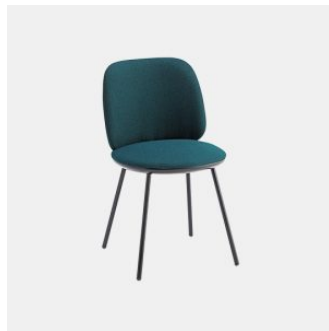

Palmo Metal

DESIGN LUCIDI PEVERE
CANTARUTTI BEECH TIMBER FINISHES, ITALY

Welcoming and inviting, Palmo unites two souls in a promise of comfort and functionality: soft and defined lines are found in harmonious proportions that link a modern and captivating design to a sense of comfort and dynamism. Designed by LucidiPevere, Palmo is a collection that enhances professional and commercial common spaces and domestic environments of diverse styles.

The chair, armchair and stool are finished in selected materials to create combinations with multiple solutions, including reassuring monochromes and more contemporary contrasts. Stool and bench complete this vast family with a rational and charismatic character.

Optional Back: Beech wood panel to selected house finish

Underseat: Beech wood to selected house finish

Frame: Metal to selected house powdercoat colour

Glides: Nylon

COLLECTION

Palmo Timber
CHAIR
CANTARUTTI

Palmo Timber Trestle
CHAIR
CANTARUTTI

Palmo Timber
ARMCHAIR
CANTARUTTI

Palmo Timber Trestle
ARMCHAIR
CANTARUTTI

Palmo Timber
STOOL
CANTARUTTI

Palmo Timber with Arms
STOOL
CANTARUTTI

Palmo Metal
CHAIR
CANTARUTTI