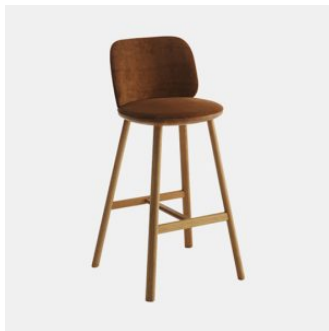

Palmo Metal

DESIGN LUCIDI PEVERE
CANTARUTTI BEECH TIMBER FINISHES, ITALY

Welcoming and inviting, Palmo unites two souls in a promise of comfort and functionality: soft and defined lines are found in harmonious proportions that link a modern and captivating design to a sense of comfort and dynamism. Designed by LucidiPevere, Palmo is a collection that enhances professional and commercial common spaces and domestic environments of diverse styles.

The chair, armchair and stool are finished in selected materials to create combinations with multiple solutions, including reassuring monochromes and more contemporary contrasts. Stool and bench complete this vast family with a rational and charismatic character.

Optional Back: Beech wood panel to selected house finish

Underseat: Beech wood to selected house finish

Frame: Metal to selected house powdercoat colour

Glides: Nylon

COLLECTION

Palmo Timber
CHAIR
CANTARUTTI

Palmo Timber Trestle
CHAIR
CANTARUTTI

Palmo Timber
ARMCHAIR
CANTARUTTI

Palmo Timber Trestle
ARMCHAIR
CANTARUTTI

Palmo Timber
STOOL
CANTARUTTI

Palmo Timber with Arms
STOOL
CANTARUTTI

Palmo Metal
CHAIR
CANTARUTTI