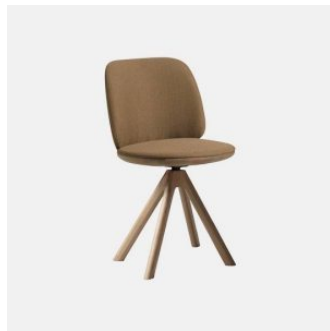

Palmo Metal

DESIGN LUCIDI PEVERE
CANTARUTTI BEECH TIMBER FINISHES, ITALY

Welcoming and inviting, Palmo unites two souls in a promise of comfort and functionality: soft and defined lines are found in harmonious proportions that link a modern and captivating design to a sense of comfort and dynamism. Designed by LucidiPevere, Palmo is a collection that enhances professional and commercial common spaces and domestic environments of diverse styles.

The chair, armchair and stool are finished in selected materials to create combinations with multiple solutions, including reassuring monochromes and more contemporary contrasts. Stool and bench complete this vast family with a rational and charismatic character.

Optional Back: Beech wood panel to selected house finish

Underseat: Beech wood to selected house finish

Frame: Metal to selected house powdercoat colour

Glides: Nylon

COLLECTION

Palmo Timber
CHAIR
CANTARUTTI

Palmo Timber Trestle
CHAIR
CANTARUTTI

Palmo Timber
ARMCHAIR
CANTARUTTI

Palmo Timber Trestle
ARMCHAIR
CANTARUTTI

Palmo Timber
STOOL
CANTARUTTI

Palmo Timber with Arms
STOOL
CANTARUTTI

Palmo Metal
CHAIR
CANTARUTTI