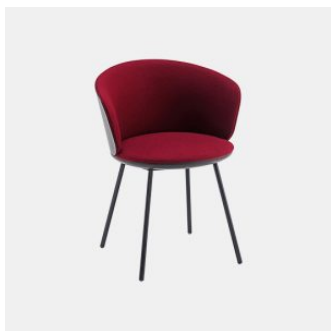

Palmo Metal

DESIGN LUCIDI PEVERE
CANTARUTTI BEECH TIMBER FINISHES, ITALY

Welcoming and inviting, Palmo unites two souls in a promise of comfort and functionality: soft and defined lines are found in harmonious proportions that link a modern and captivating design to a sense of comfort and dynamism. Designed by LucidiPevere, Palmo is a collection that enhances professional and commercial common spaces and domestic environments of diverse styles.

The chair, armchair and stool are finished in selected materials to create combinations with multiple solutions, including reassuring monochromes and more contemporary contrasts. Stool and bench complete this vast family with a rational and charismatic character.

Palmo Timber Trestle
CHAIR
CANTARUTTI

Palmo Timber
ARMCHAIR
CANTARUTTI

Palmo Timber Trestle
ARMCHAIR
CANTARUTTI

Palmo Timber
STOOL
CANTARUTTI

Palmo Timber with Arms
STOOL
CANTARUTTI

Palmo Metal
CHAIR
CANTARUTTI

Palmo Metal 4-Way Swivel
CHAIR
CANTARUTTI

SYDNEY
5/50 Stanley Street
Darlinghurst

+61293581155

MELBOURNE
11 Stanley Street
Collingwood

+61394170781

ownworld.com.au

Palmo Metal
ARMCHAIR
CANTARUTTI

Palmo Metal 4-Way Swivel
ARMCHAIR
CANTARUTTI