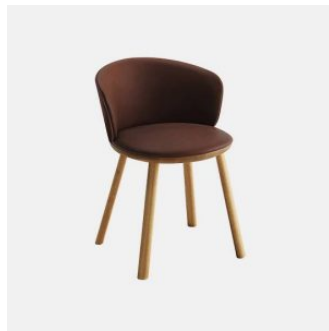

Palmo Metal

DESIGN LUCIDI PEVERE
CANTARUTTI BEECH TIMBER FINISHES, ITALY

Welcoming and inviting, Palmo unites two souls in a promise of comfort and functionality: soft and defined lines are found in harmonious proportions that link a modern and captivating design to a sense of comfort and dynamism. Designed by LucidiPevere, Palmo is a collection that enhances professional and commercial common spaces and domestic environments of diverse styles.

The chair, armchair and stool are finished in selected materials to create combinations with multiple solutions, including reassuring monochromes and more contemporary contrasts. Stool and bench complete this vast family with a rational and charismatic character.

Optional Back: Beech wood panel to selected house finish

Underseat: Beech wood to selected house finish

Frame: Metal to selected house powdercoat colour

Glides: Nylon

COLLECTION

Palmo Timber
CHAIR
CANTARUTTI

Palmo Timber Trestle
CHAIR
CANTARUTTI

Palmo Timber
ARMCHAIR
CANTARUTTI

Palmo Timber Trestle
ARMCHAIR
CANTARUTTI

Palmo Timber
STOOL
CANTARUTTI

Palmo Timber with Arms
STOOL
CANTARUTTI

Palmo Metal
CHAIR
CANTARUTTI