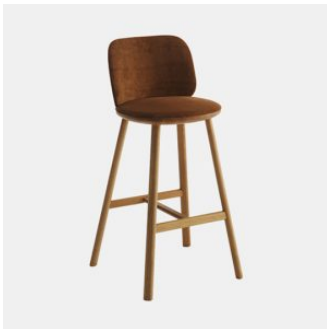

Palmo Timber

DESIGN LUCIDI PEVERE
CANTARUTTI BEECH TIMBER FINISHES, ITALY

Welcoming and inviting, Palmo unites two souls in a promise of comfort and functionality: soft and defined lines are found in harmonious proportions that link a modern and captivating design to a sense of comfort and dynamism. Designed by LucidiPevere, Palmo is a collection that enhances professional and commercial common spaces and domestic environments of diverse styles.

The chair, armchair and stool are finished in selected materials to create combinations with multiple solutions, including reassuring monochromes and more contemporary contrasts. Stool and bench complete this vast family with a rational and charismatic character.

Optional Back: Beech wood panel to selected house finish

Underseat & Frame: Beech wood to selected house finish

Glides: Nylon

COLLECTION

Palmo Timber
CHAIR
CANTARUTTI

Palmo Timber Trestle
CHAIR
CANTARUTTI

Palmo Timber
ARMCHAIR
CANTARUTTI

Palmo Timber Trestle
ARMCHAIR
CANTARUTTI

Palmo Timber
STOOL
CANTARUTTI

Palmo Timber with Arms
STOOL
CANTARUTTI

Palmo Metal
CHAIR
CANTARUTTI

Palmo Metal 4-Way Swivel
CHAIR
CANTARUTTI

SYDNEY
5/50 Stanley Street
Darlinghurst