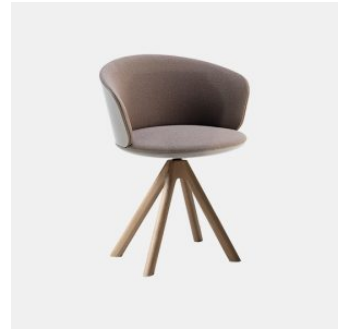

Palmo Timber

DESIGN LUCIDI PEVERE
CANTARUTTI BEECH TIMBER FINISHES, ITALY

Welcoming and inviting, Palmo unites two souls in a promise of comfort and functionality: soft and defined lines are found in harmonious proportions that link a modern and captivating design to a sense of comfort and dynamism. Designed by LucidiPevere, Palmo is a collection that enhances professional and commercial common spaces and domestic environments of diverse styles.

The chair, armchair and stool are finished in selected materials to create combinations with multiple solutions, including reassuring monochromes and more contemporary contrasts. Stool and bench complete this vast family with a rational and charismatic character.

Optional Back: Beech wood panel to selected house finish

Underseat & Frame: Beech wood to selected house finish

Glides: Nylon

COLLECTION

Palmo Timber
CHAIR
CANTARUTTI

Palmo Timber Trestle
CHAIR
CANTARUTTI

Palmo Timber
ARMCHAIR
CANTARUTTI

Palmo Timber Trestle
ARMCHAIR
CANTARUTTI

Palmo Timber
STOOL
CANTARUTTI

Palmo Timber with Arms
STOOL
CANTARUTTI

Palmo Metal
CHAIR
CANTARUTTI

Palmo Metal 4-Way Swivel
CHAIR
CANTARUTTI

SYDNEY
5/50 Stanley Street
Darlinghurst