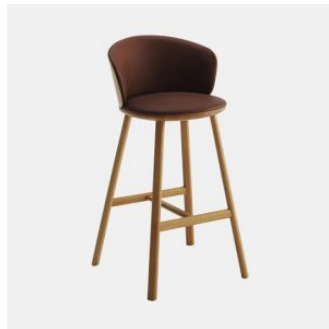

Palmo Timber

DESIGN LUCIDI PEVERE
CANTARUTTI BEECH TIMBER FINISHES, ITALY

Welcoming and inviting, Palmo unites two souls in a promise of comfort and functionality: soft and defined lines are found in harmonious proportions that link a modern and captivating design to a sense of comfort and dynamism. Designed by LucidiPevere, Palmo is a collection that enhances professional and commercial common spaces and domestic environments of diverse styles.

The chair, armchair and stool are finished in selected materials to create combinations with multiple solutions, including reassuring monochromes and more contemporary contrasts. Stool and bench complete this vast family with a rational and charismatic character.

Optional Back: Beech wood panel to selected house finish

Underseat & Frame: Beech wood to selected house finish

Glides: Nylon

COLLECTION

Palmo Timber
CHAIR
CANTARUTTI

Palmo Timber Trestle
CHAIR
CANTARUTTI

Palmo Timber
ARMCHAIR
CANTARUTTI

Palmo Timber Trestle
ARMCHAIR
CANTARUTTI

Palmo Timber
STOOL
CANTARUTTI

Palmo Timber with Arms
STOOL
CANTARUTTI

Palmo Metal
CHAIR
CANTARUTTI

Palmo Metal 4-Way Swivel
CHAIR
CANTARUTTI

SYDNEY
5/50 Stanley Street
Darlinghurst