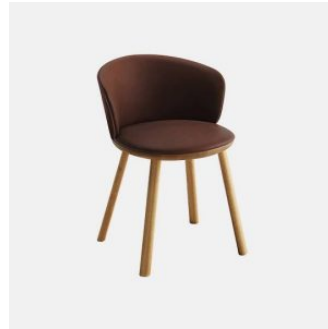

Palmo Timber

DESIGN LUCIDI PEVERE
CANTARUTTI BEECH TIMBER FINISHES, ITALY

Welcoming and inviting, Palmo unites two souls in a promise of comfort and functionality: soft and defined lines are found in harmonious proportions that link a modern and captivating design to a sense of comfort and dynamism. Designed by LucidiPevere, Palmo is a collection that enhances professional and commercial common spaces and domestic environments of diverse styles.

The chair, armchair and stool are finished in selected materials to create combinations with multiple solutions, including reassuring monochromes and more contemporary contrasts. Stool and bench complete this vast family with a rational and charismatic character.

Optional Back: Beech wood panel to selected house finish

Underseat & Frame: Beech wood to selected house finish

Glides: Nylon

COLLECTION

Palmo Timber
CHAIR
CANTARUTTI

Palmo Timber Trestle
CHAIR
CANTARUTTI

Palmo Timber
ARMCHAIR
CANTARUTTI

Palmo Timber Trestle
ARMCHAIR
CANTARUTTI

Palmo Timber
STOOL
CANTARUTTI

Palmo Timber with Arms
STOOL
CANTARUTTI

Palmo Metal
CHAIR
CANTARUTTI

Palmo Metal 4-Way Swivel
CHAIR
CANTARUTTI

SYDNEY
5/50 Stanley Street
Darlinghurst