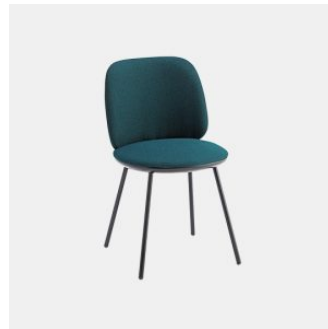

Palmo Timber

DESIGN LUCIDI PEVERE
CANTARUTTI BEECH TIMBER FINISHES, ITALY

Welcoming and inviting, Palmo unites two souls in a promise of comfort and functionality: soft and defined lines are found in harmonious proportions that link a modern and captivating design to a sense of comfort and dynamism. Designed by LucidiPevere, Palmo is a collection that enhances professional and commercial common spaces and domestic environments of diverse styles.

The chair, armchair and stool are finished in selected materials to create combinations with multiple solutions, including reassuring monochromes and more contemporary contrasts. Stool and bench complete this vast family with a rational and charismatic character.

Optional Back: Beech wood panel to selected house finish

Underseat & Frame: Beech wood to selected house finish

Glides: Nylon

COLLECTION

Palmo Timber
CHAIR
CANTARUTTI

Palmo Timber Trestle
CHAIR
CANTARUTTI

Palmo Timber
ARMCHAIR
CANTARUTTI

Palmo Timber Trestle
ARMCHAIR
CANTARUTTI

Palmo Timber
STOOL
CANTARUTTI

Palmo Timber with Arms
STOOL
CANTARUTTI

Palmo Metal
CHAIR
CANTARUTTI

Palmo Metal 4-Way Swivel
CHAIR
CANTARUTTI

SYDNEY
5/50 Stanley Street
Darlinghurst