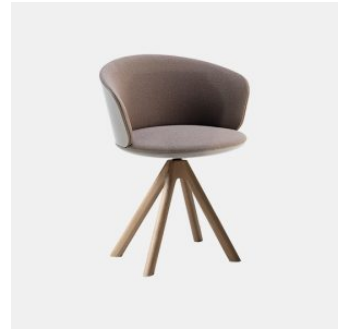

## *Palmo Timber*

**DESIGN** LUCIDI PEVERE  
CANTARUTTI BEECH TIMBER FINISHES, ITALY

Welcoming and inviting, Palmo unites two souls in a promise of comfort and functionality: soft and defined lines are found in harmonious proportions that link a modern and captivating design to a sense of comfort and dynamism. Designed by LucidiPevere, Palmo is a collection that enhances professional and commercial common spaces and domestic environments of diverse styles.

The chair, armchair and stool are finished in selected materials to create combinations with multiple solutions, including reassuring monochromes and more contemporary contrasts. Stool and bench complete this vast family with a rational and charismatic character.

## COLLECTION

**Palmo Timber**  
CHAIR  
CANTARUTTI

**Palmo Timber Trestle**  
CHAIR  
CANTARUTTI

**Palmo Timber**  
ARMCHAIR  
CANTARUTTI

**Palmo Timber Trestle**  
ARMCHAIR  
CANTARUTTI

**Palmo Timber**  
STOOL  
CANTARUTTI

**Palmo Timber with Arms**  
STOOL  
CANTARUTTI

**Palmo Metal**  
CHAIR  
CANTARUTTI

**Palmo Metal 4-Way Swivel**  
CHAIR  
CANTARUTTI

SYDNEY  
5/50 Stanley Street  
Darlinghurst

+61293581155

MELBOURNE  
11 Stanley Street  
Collingwood