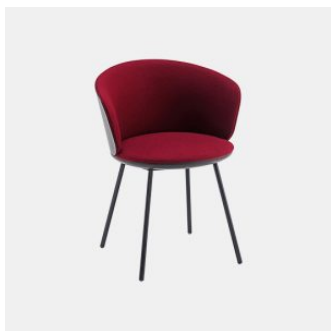

Palmo Metal
ARMCHAIR
CANTARUTTI