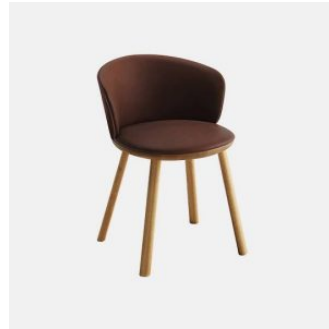

Palmo Timber
ARMCHAIR
CANTARUTTI