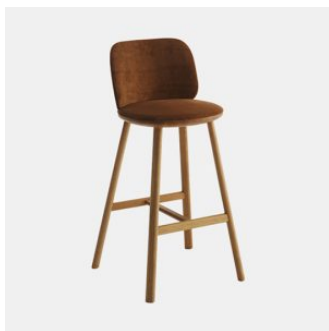

Palmo Timber

DESIGN LUCIDI PEVERE
CANTARUTTI BEECH TIMBER FINISHES, ITALY

Welcoming and inviting, Palmo unites two souls in a promise of comfort and functionality: soft and defined lines are found in harmonious proportions that link a modern and captivating design to a sense of comfort and dynamism. Designed by LucidiPevere, Palmo is a collection that enhances professional and commercial common spaces and domestic environments of diverse styles.

The chair, armchair and stool are finished in selected materials to create combinations with multiple solutions, including reassuring monochromes and more contemporary contrasts. Stool and bench complete this vast family with a rational and charismatic character.

Optional Back: Beech wood panel to selected house finish

Underseat & Frame: Beech wood to selected house finish

Glides: Nylon

COLLECTION

Palmo Timber
CHAIR
CANTARUTTI

Palmo Timber Trestle
CHAIR
CANTARUTTI

Palmo Timber
ARMCHAIR
CANTARUTTI

Palmo Timber Trestle
ARMCHAIR
CANTARUTTI

Palmo Timber
STOOL
CANTARUTTI

Palmo Timber with Arms
STOOL
CANTARUTTI

Palmo Metal
CHAIR
CANTARUTTI

Palmo Metal 4-Way Swivel
CHAIR
CANTARUTTI

SYDNEY
5/50 Stanley Street
Darlinghurst