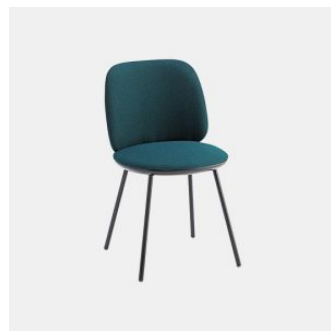

Palmo Timber

DESIGN LUCIDI PEVERE
CANTARUTTI BEECH TIMBER FINISHES, ITALY

Welcoming and inviting, Palmo unites two souls in a promise of comfort and functionality: soft and defined lines are found in harmonious proportions that link a modern and captivating design to a sense of comfort and dynamism. Designed by LucidiPevere, Palmo is a collection that enhances professional and commercial common spaces and domestic environments of diverse styles.

The chair, armchair and stool are finished in selected materials to create combinations with multiple solutions, including reassuring monochromes and more contemporary contrasts. Stool and bench complete this vast family with a rational and charismatic character.

Optional Back: Beech wood panel to selected house finish

Underseat & Frame: Beech wood to selected house finish

Glides: Nylon

COLLECTION

Palmo Timber
CHAIR
CANTARUTTI

Palmo Timber Trestle
CHAIR
CANTARUTTI

Palmo Timber
ARMCHAIR
CANTARUTTI

Palmo Timber Trestle
ARMCHAIR
CANTARUTTI

Palmo Timber
STOOL
CANTARUTTI

Palmo Timber with Arms
STOOL
CANTARUTTI

Palmo Metal
CHAIR
CANTARUTTI

Palmo Metal 4-Way Swivel
CHAIR
CANTARUTTI

SYDNEY
5/50 Stanley Street
Darlinghurst