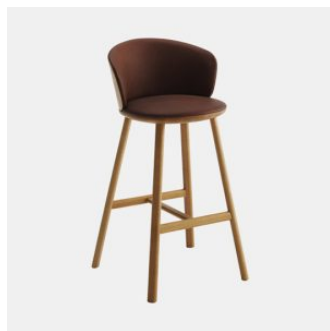

Palmo Timber

DESIGN LUCIDI PEVERE
CANTARUTTI BEECH TIMBER FINISHES, ITALY

Welcoming and inviting, Palmo unites two souls in a promise of comfort and functionality: soft and defined lines are found in harmonious proportions that link a modern and captivating design to a sense of comfort and dynamism. Designed by LucidiPevere, Palmo is a collection that enhances professional and commercial common spaces and domestic environments of diverse styles.

The chair, armchair and stool are finished in selected materials to create combinations with multiple solutions, including reassuring monochromes and more contemporary contrasts. Stool and bench complete this vast family with a rational and charismatic character.

Optional Back: Beech wood panel to selected house finish

Underseat & Frame: Beech wood to selected house finish

Glides: Nylon

COLLECTION

Palmo Timber
CHAIR
CANTARUTTI

Palmo Timber Trestle
CHAIR
CANTARUTTI

Palmo Timber
ARMCHAIR
CANTARUTTI

Palmo Timber Trestle
ARMCHAIR
CANTARUTTI

Palmo Timber
STOOL
CANTARUTTI

Palmo Timber with Arms
STOOL
CANTARUTTI

Palmo Metal
CHAIR
CANTARUTTI

Palmo Metal 4-Way Swivel
CHAIR
CANTARUTTI

SYDNEY
5/50 Stanley Street
Darlinghurst