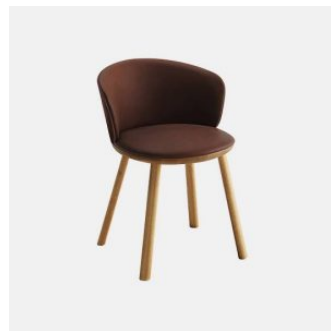

Palmo Timber

DESIGN LUCIDI PEVERE
CANTARUTTI BEECH TIMBER FINISHES, ITALY

Welcoming and inviting, Palmo unites two souls in a promise of comfort and functionality: soft and defined lines are found in harmonious proportions that link a modern and captivating design to a sense of comfort and dynamism. Designed by LucidiPevere, Palmo is a collection that enhances professional and commercial common spaces and domestic environments of diverse styles.

The chair, armchair and stool are finished in selected materials to create combinations with multiple solutions, including reassuring monochromes and more contemporary contrasts. Stool and bench complete this vast family with a rational and charismatic character.

Optional Back: Beech wood panel to selected house finish

Underseat & Frame: Beech wood to selected house finish

Glides: Nylon

COLLECTION

Palmo Timber
CHAIR
CANTARUTTI

Palmo Timber Trestle
CHAIR
CANTARUTTI

Palmo Timber
ARMCHAIR
CANTARUTTI

Palmo Timber Trestle
ARMCHAIR
CANTARUTTI

Palmo Timber
STOOL
CANTARUTTI

Palmo Timber with Arms
STOOL
CANTARUTTI

Palmo Metal
CHAIR
CANTARUTTI

Palmo Metal 4-Way Swivel
CHAIR
CANTARUTTI

SYDNEY
5/50 Stanley Street
Darlinghurst